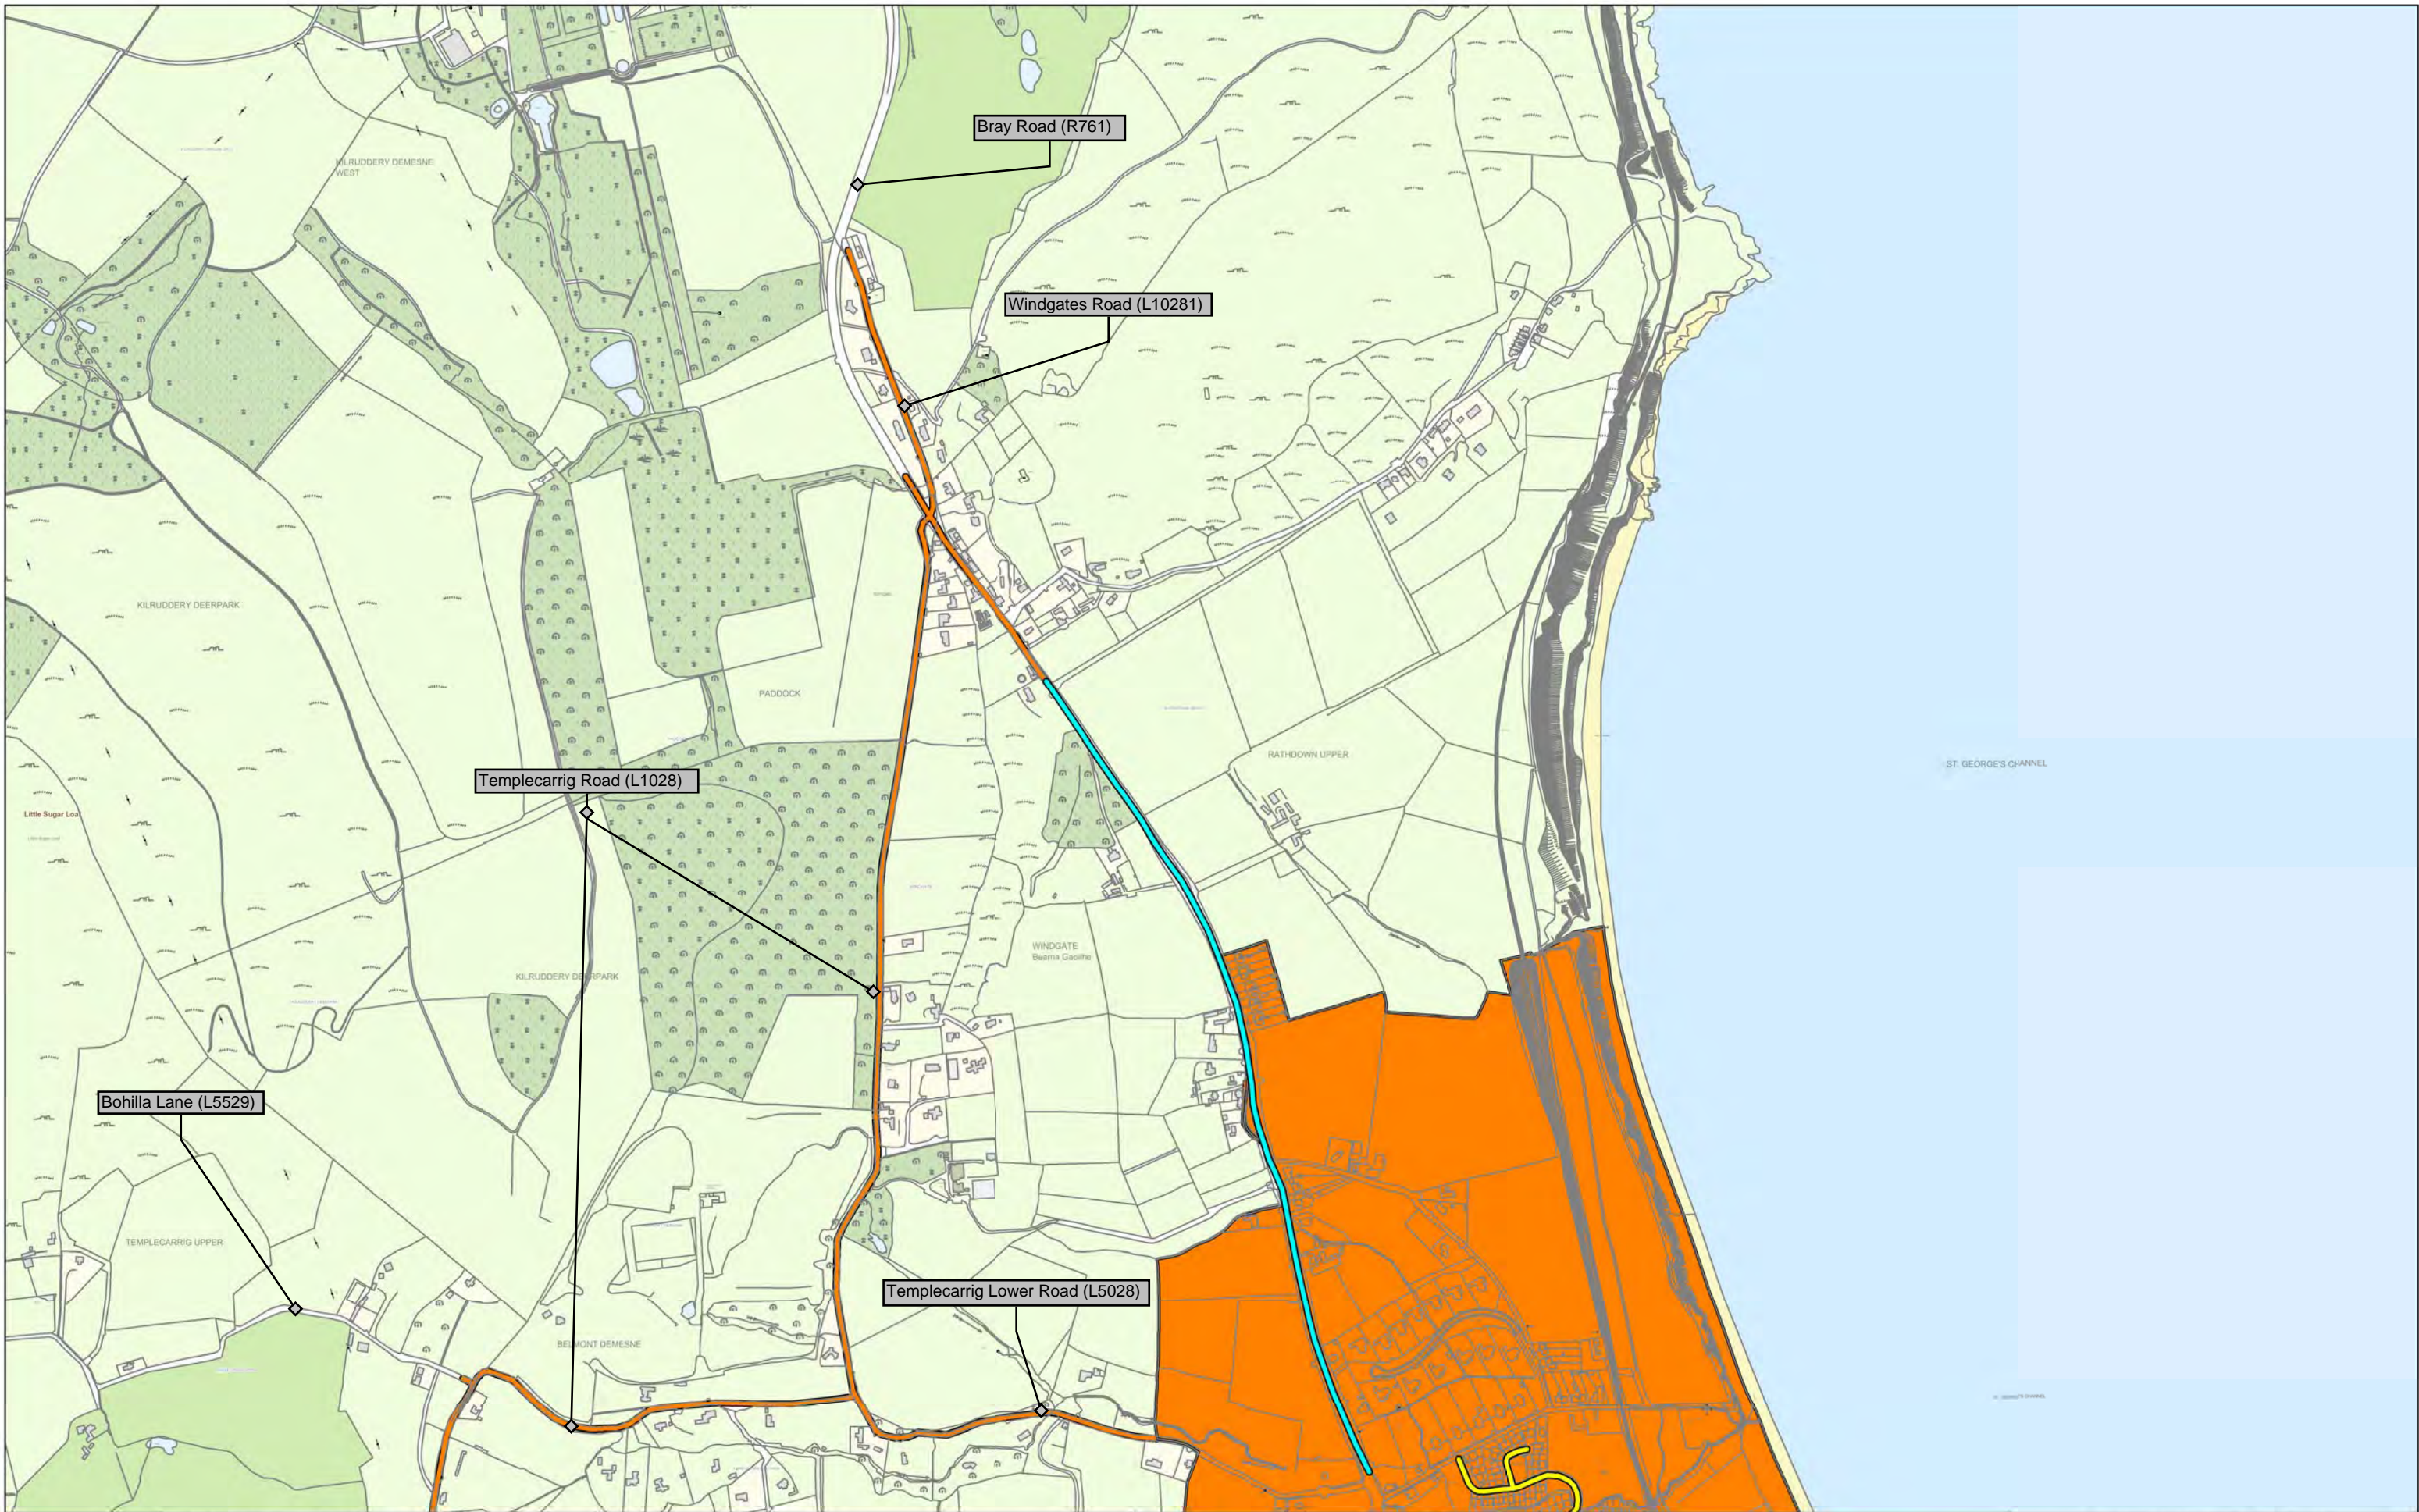

Wicklow County Council

Transportation & Roads Infrastructure,
County Buildings, Station Road,
Wicklow Town, Co. Wicklow.
Tel: 0404-20100
Email: speedlimits@wicklowcoco.ie

**County Wicklow Road Traffic
Special Speed Limit Bye-Laws of 2017**

© Ordnance Survey Ireland. All rights reserved.
Licence number 2017/35CCMA/Wicklow County Council.

Legend:- Special Speed Limits are shown as follows

30km/h	60km/h	Built up area speed limit (50km/h)
40km/h	80km/h	
50km/h	120km/h	

Greystones and Delgany

Municipal District: Greystones

Scale 1: 10000 @ A3   Date: 07/09/2017

Drwg. No.: 7.42 A   Rev. A02