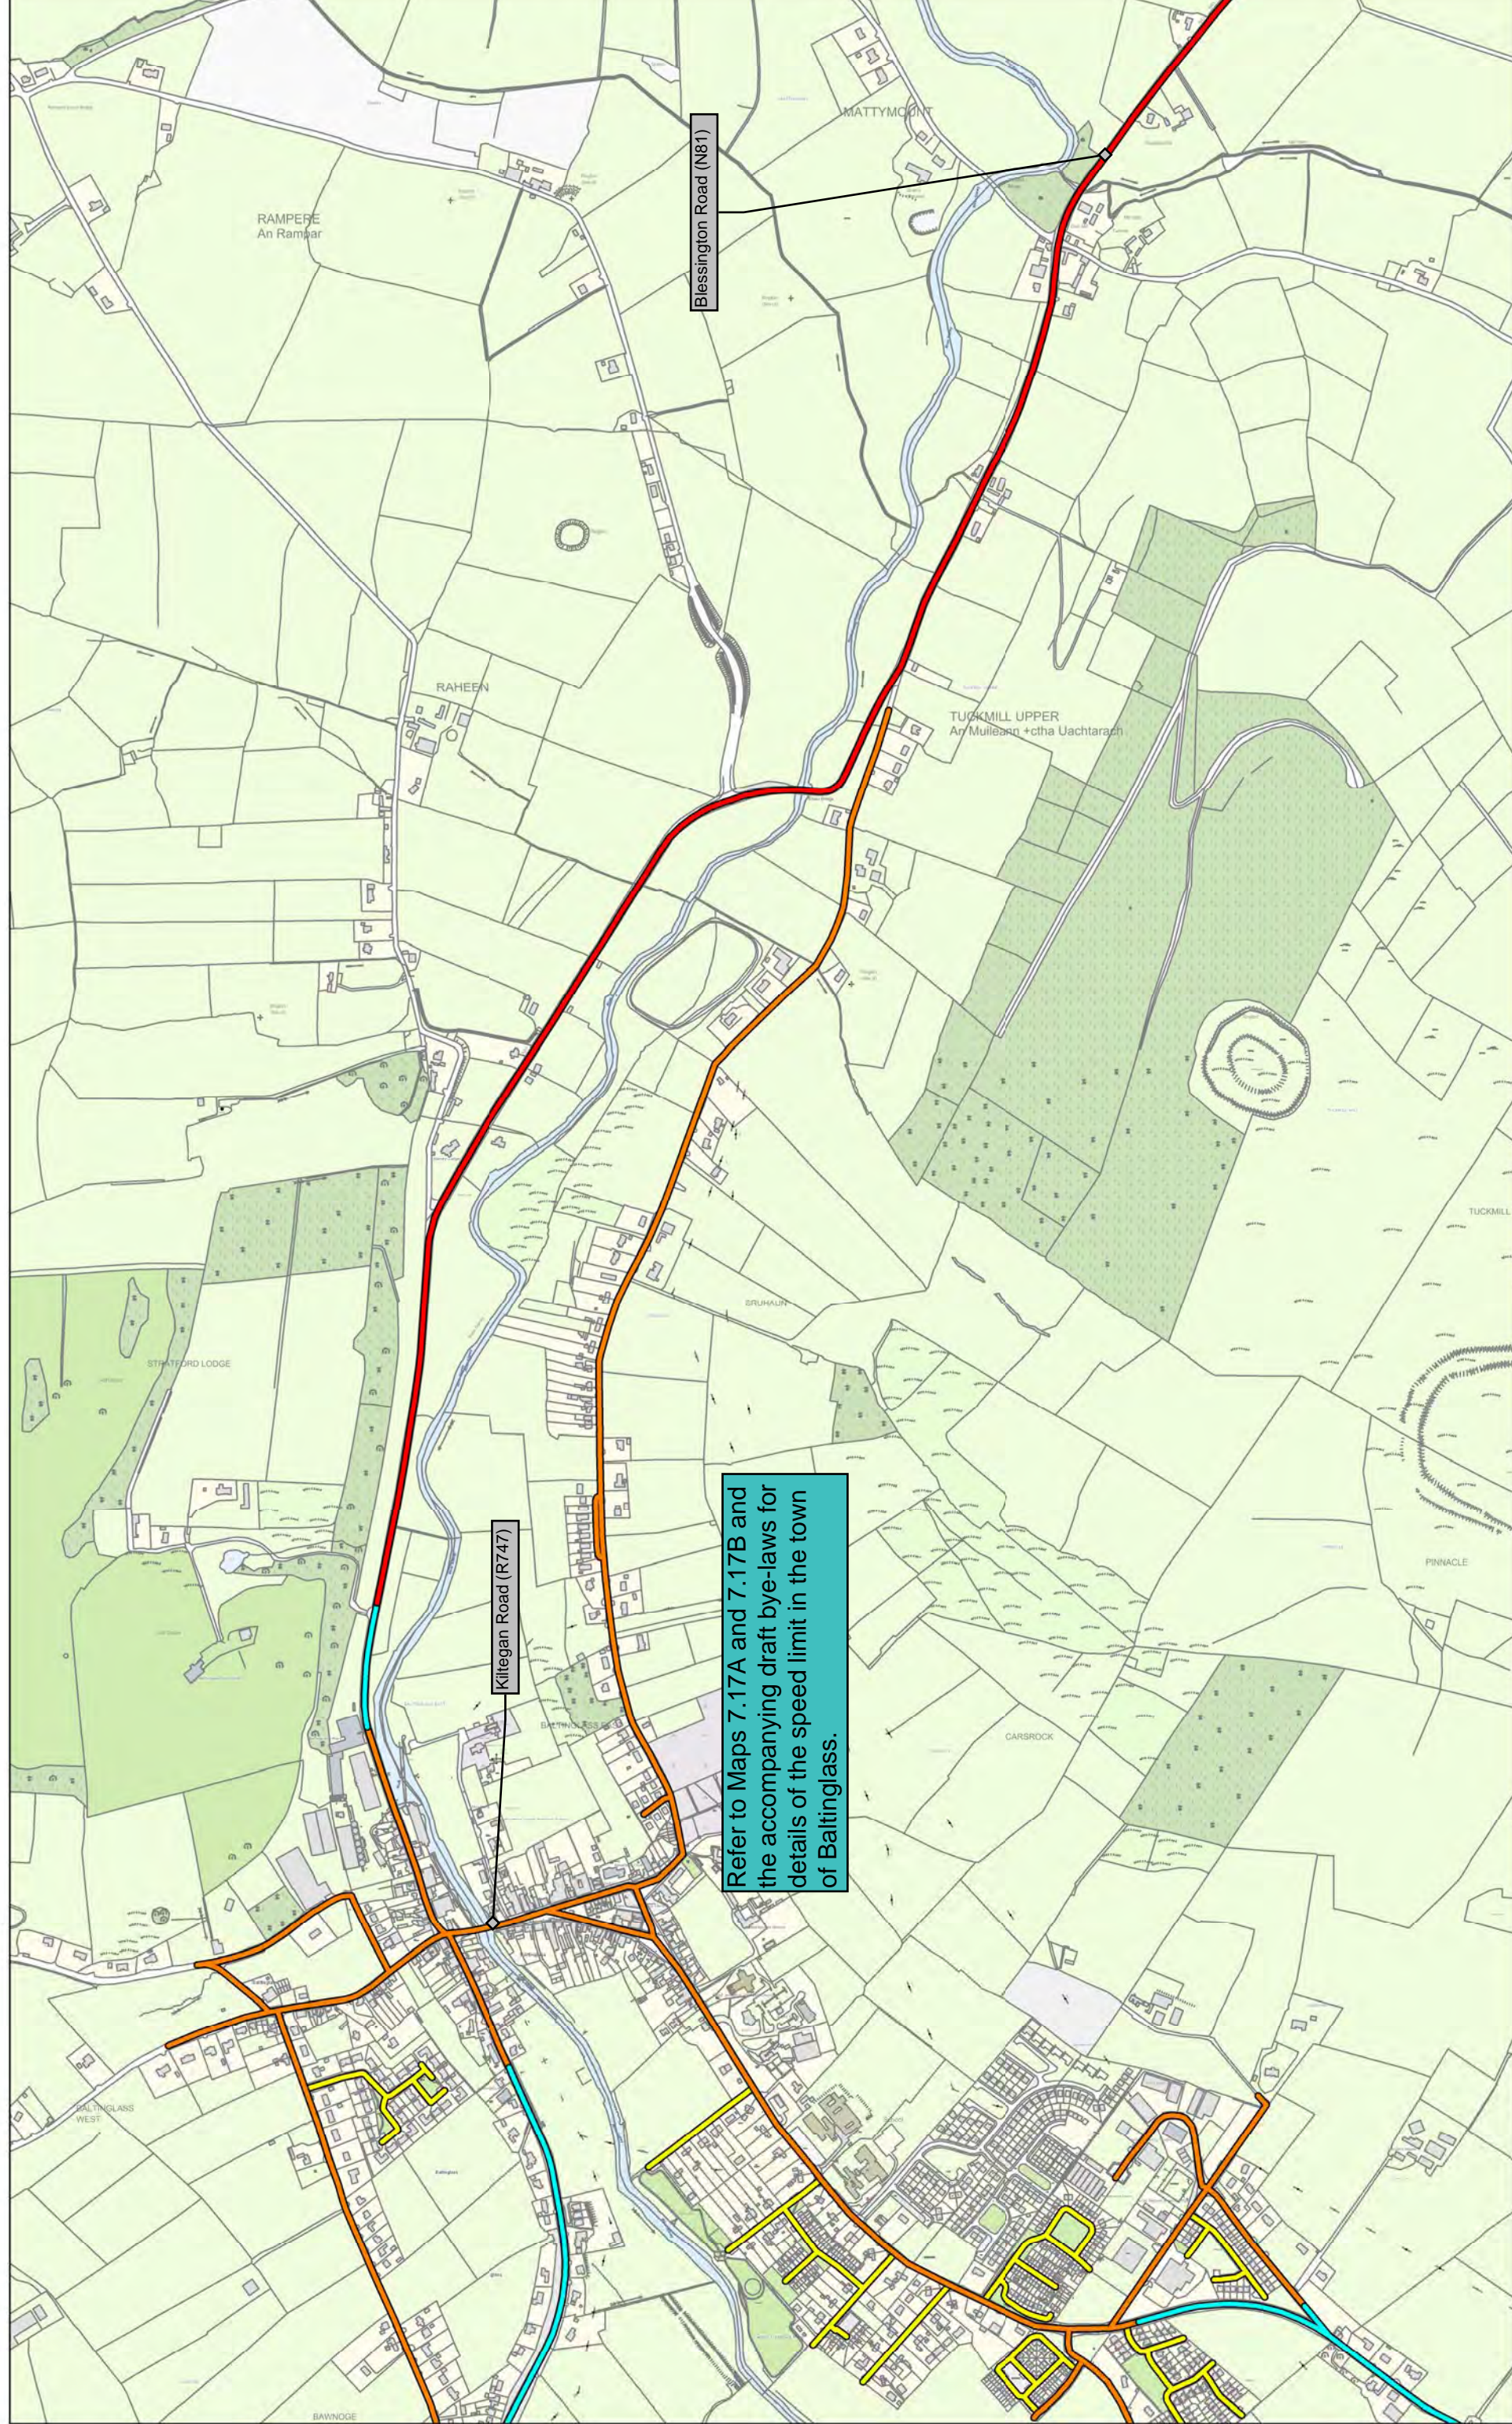

Refer to Maps 7.17A and 7.17B and the accompanying draft bye-laws for details of the speed limit in the town of Baltinglass.

Donard to Baltinglass North (N81)	
Municipal District: Baltinglass	
Scale 1: 10000 @ A3	Date: 26/06/2017
Drwg. No.: 7.32 D	Rev. A01

Legend: - Special Speed Limits are shown as follows

	30km/h		60km/h
	40km/h		80km/h
	50km/h		120km/h

Built up area speed limit (50km/h)

County Wicklow Road Traffic Special Speed Limit Bye-Laws of 2017

© Ordnance Survey Ireland. All rights reserved.
Licence number 2017/35CCMAWicklow County Council.

Wicklow County Council
Transportation & Roads Infrastructure,
County Buildings, Station Road,
Wicklow Town, Co. Wicklow.
Tel: 0404-20100
Email: speedlimits@wicklowcoco.ie