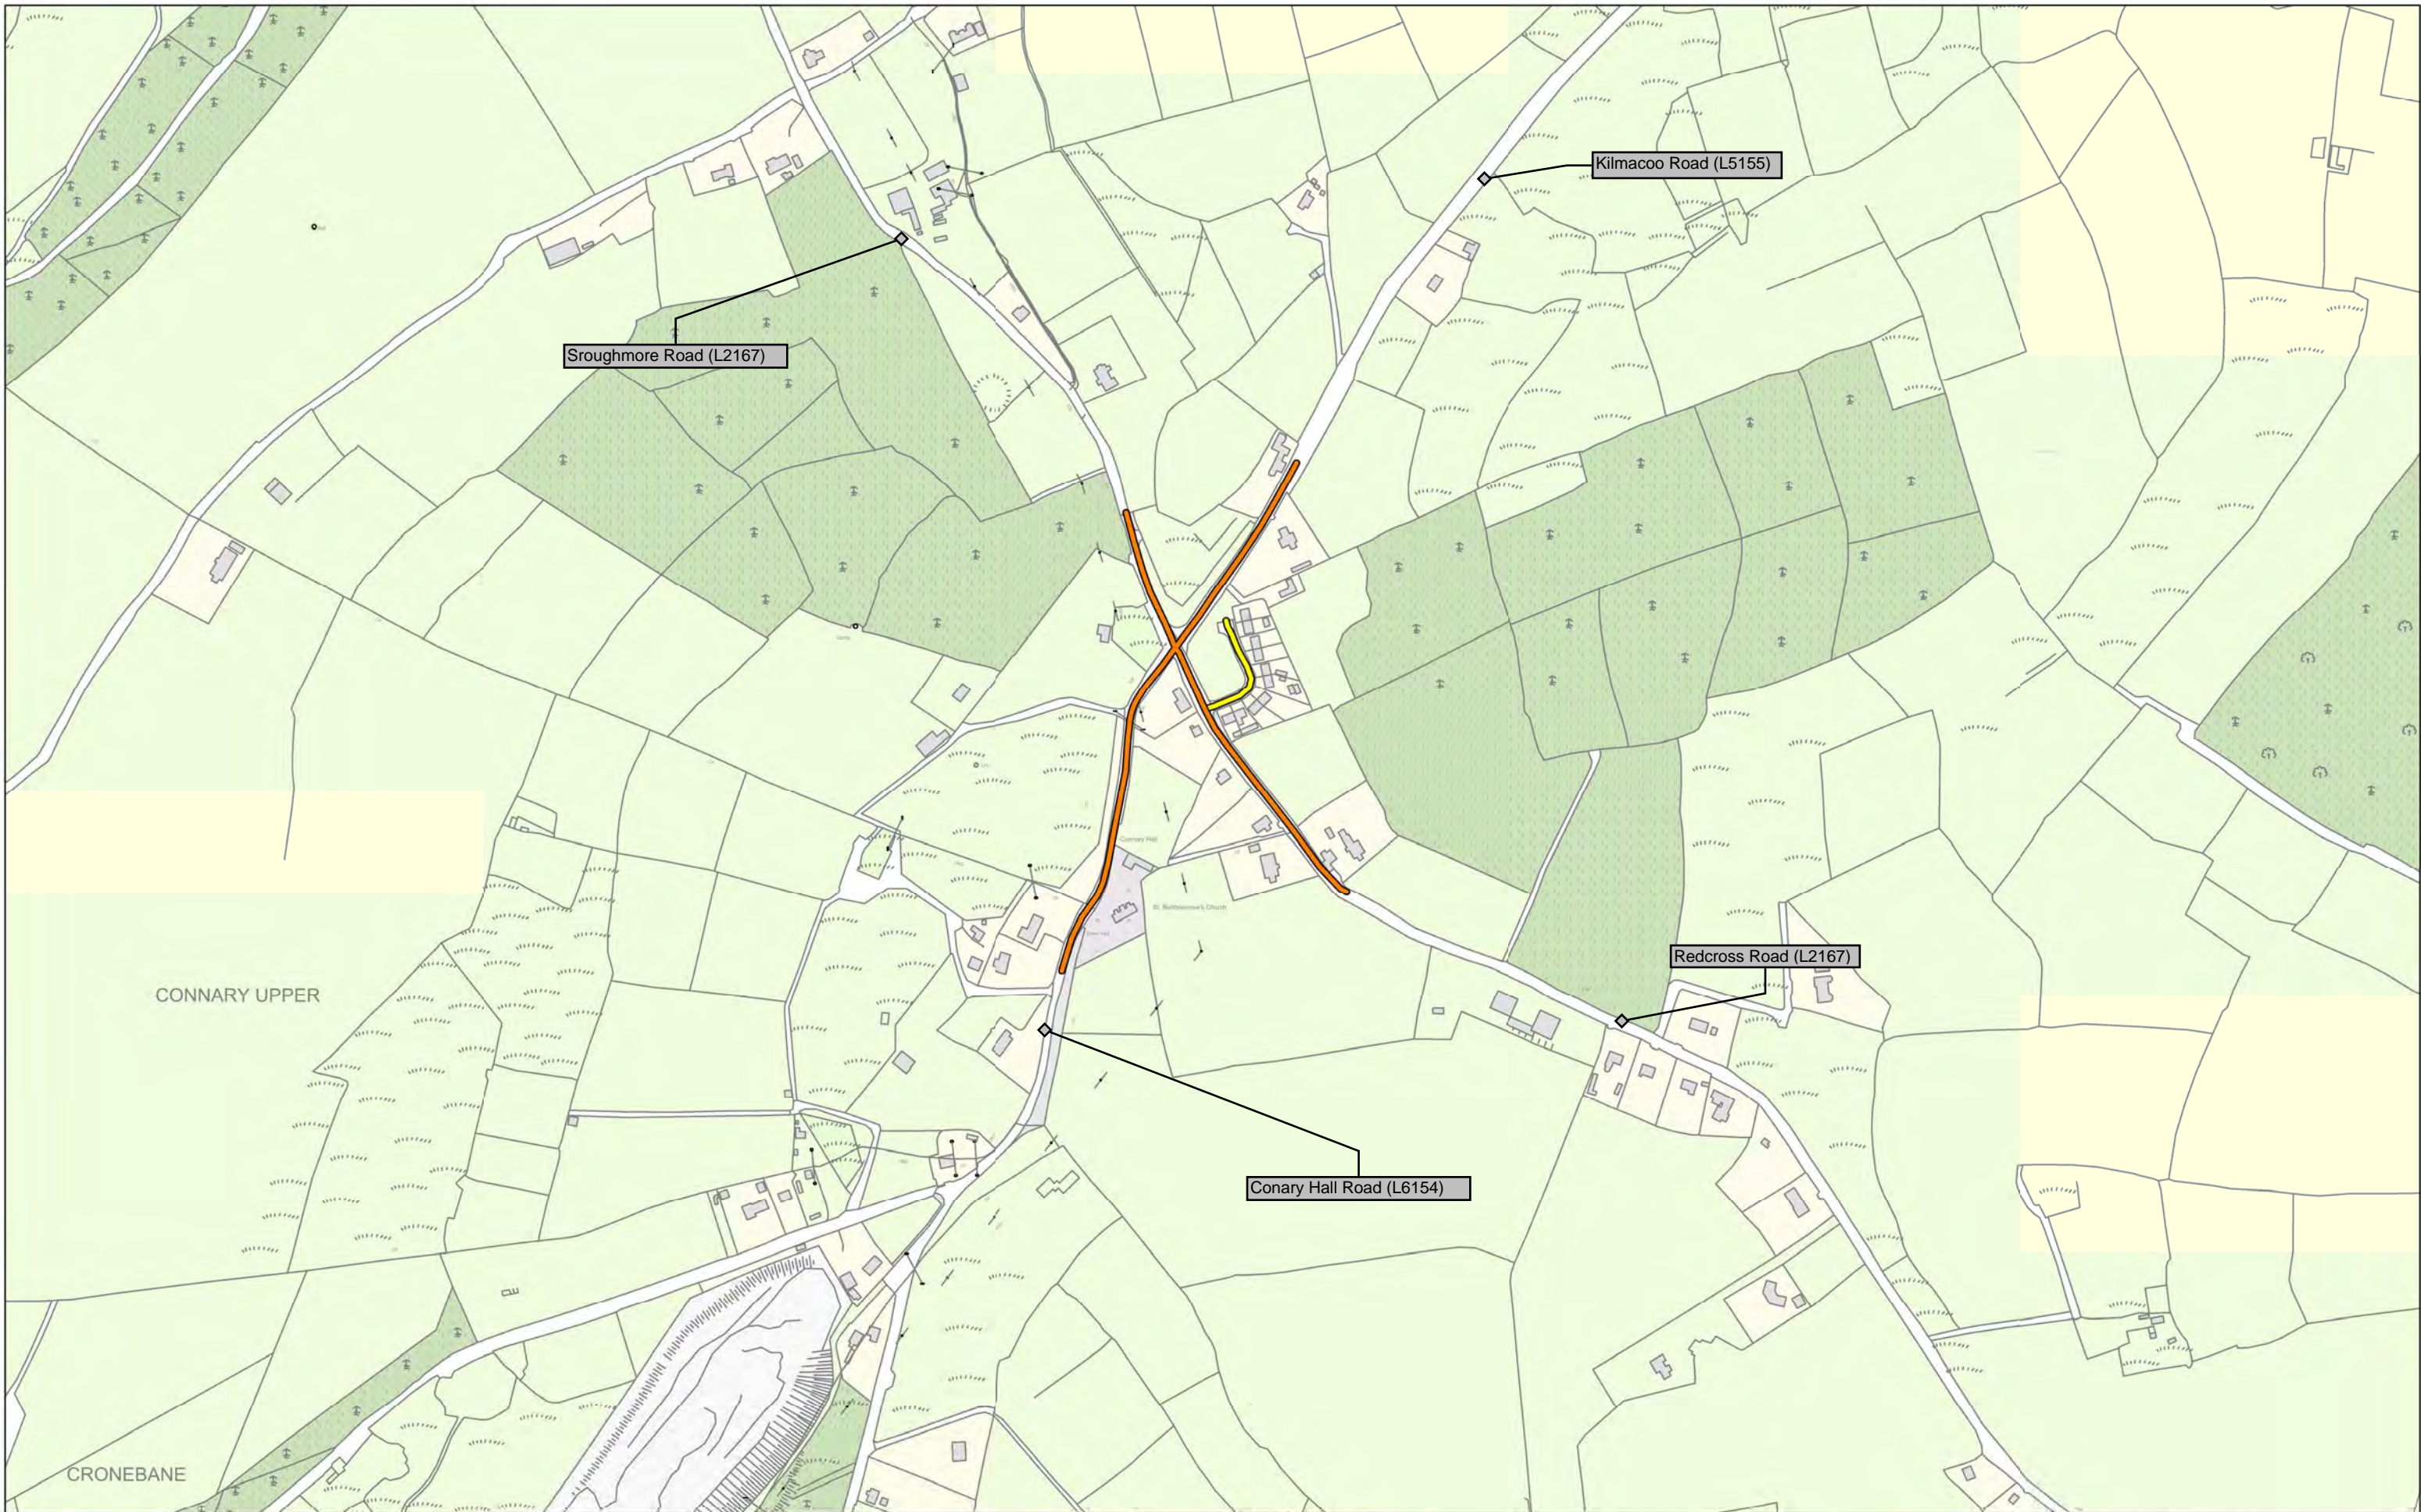

Wicklow County Council

Transportation & Roads Infrastructure,
County Buildings, Station Road,
Wicklow Town, Co. Wicklow.
Tel: 0404-20100
Email: speedlimits@wicklowcoco.ie

**County Wicklow Road Traffic
Special Speed Limit Bye-Laws of 2017**

© Ordnance Survey Ireland. All rights reserved.
Licence number 2017/35CCMA/Wicklow County Council.

Legend:- Special Speed Limits are shown as follows

1. 30km/h
   - 40km/h
   - 50km/h
   - 60km/h
   - 80km/h
   - 120km/h
2. Built up area speed limit (50km/h)

Conary

Municipal District: Arklow

Scale 1: 5000 @ A3   Date: 22/06/2017

Drwg. No.: 7.24 A   Rev. A01