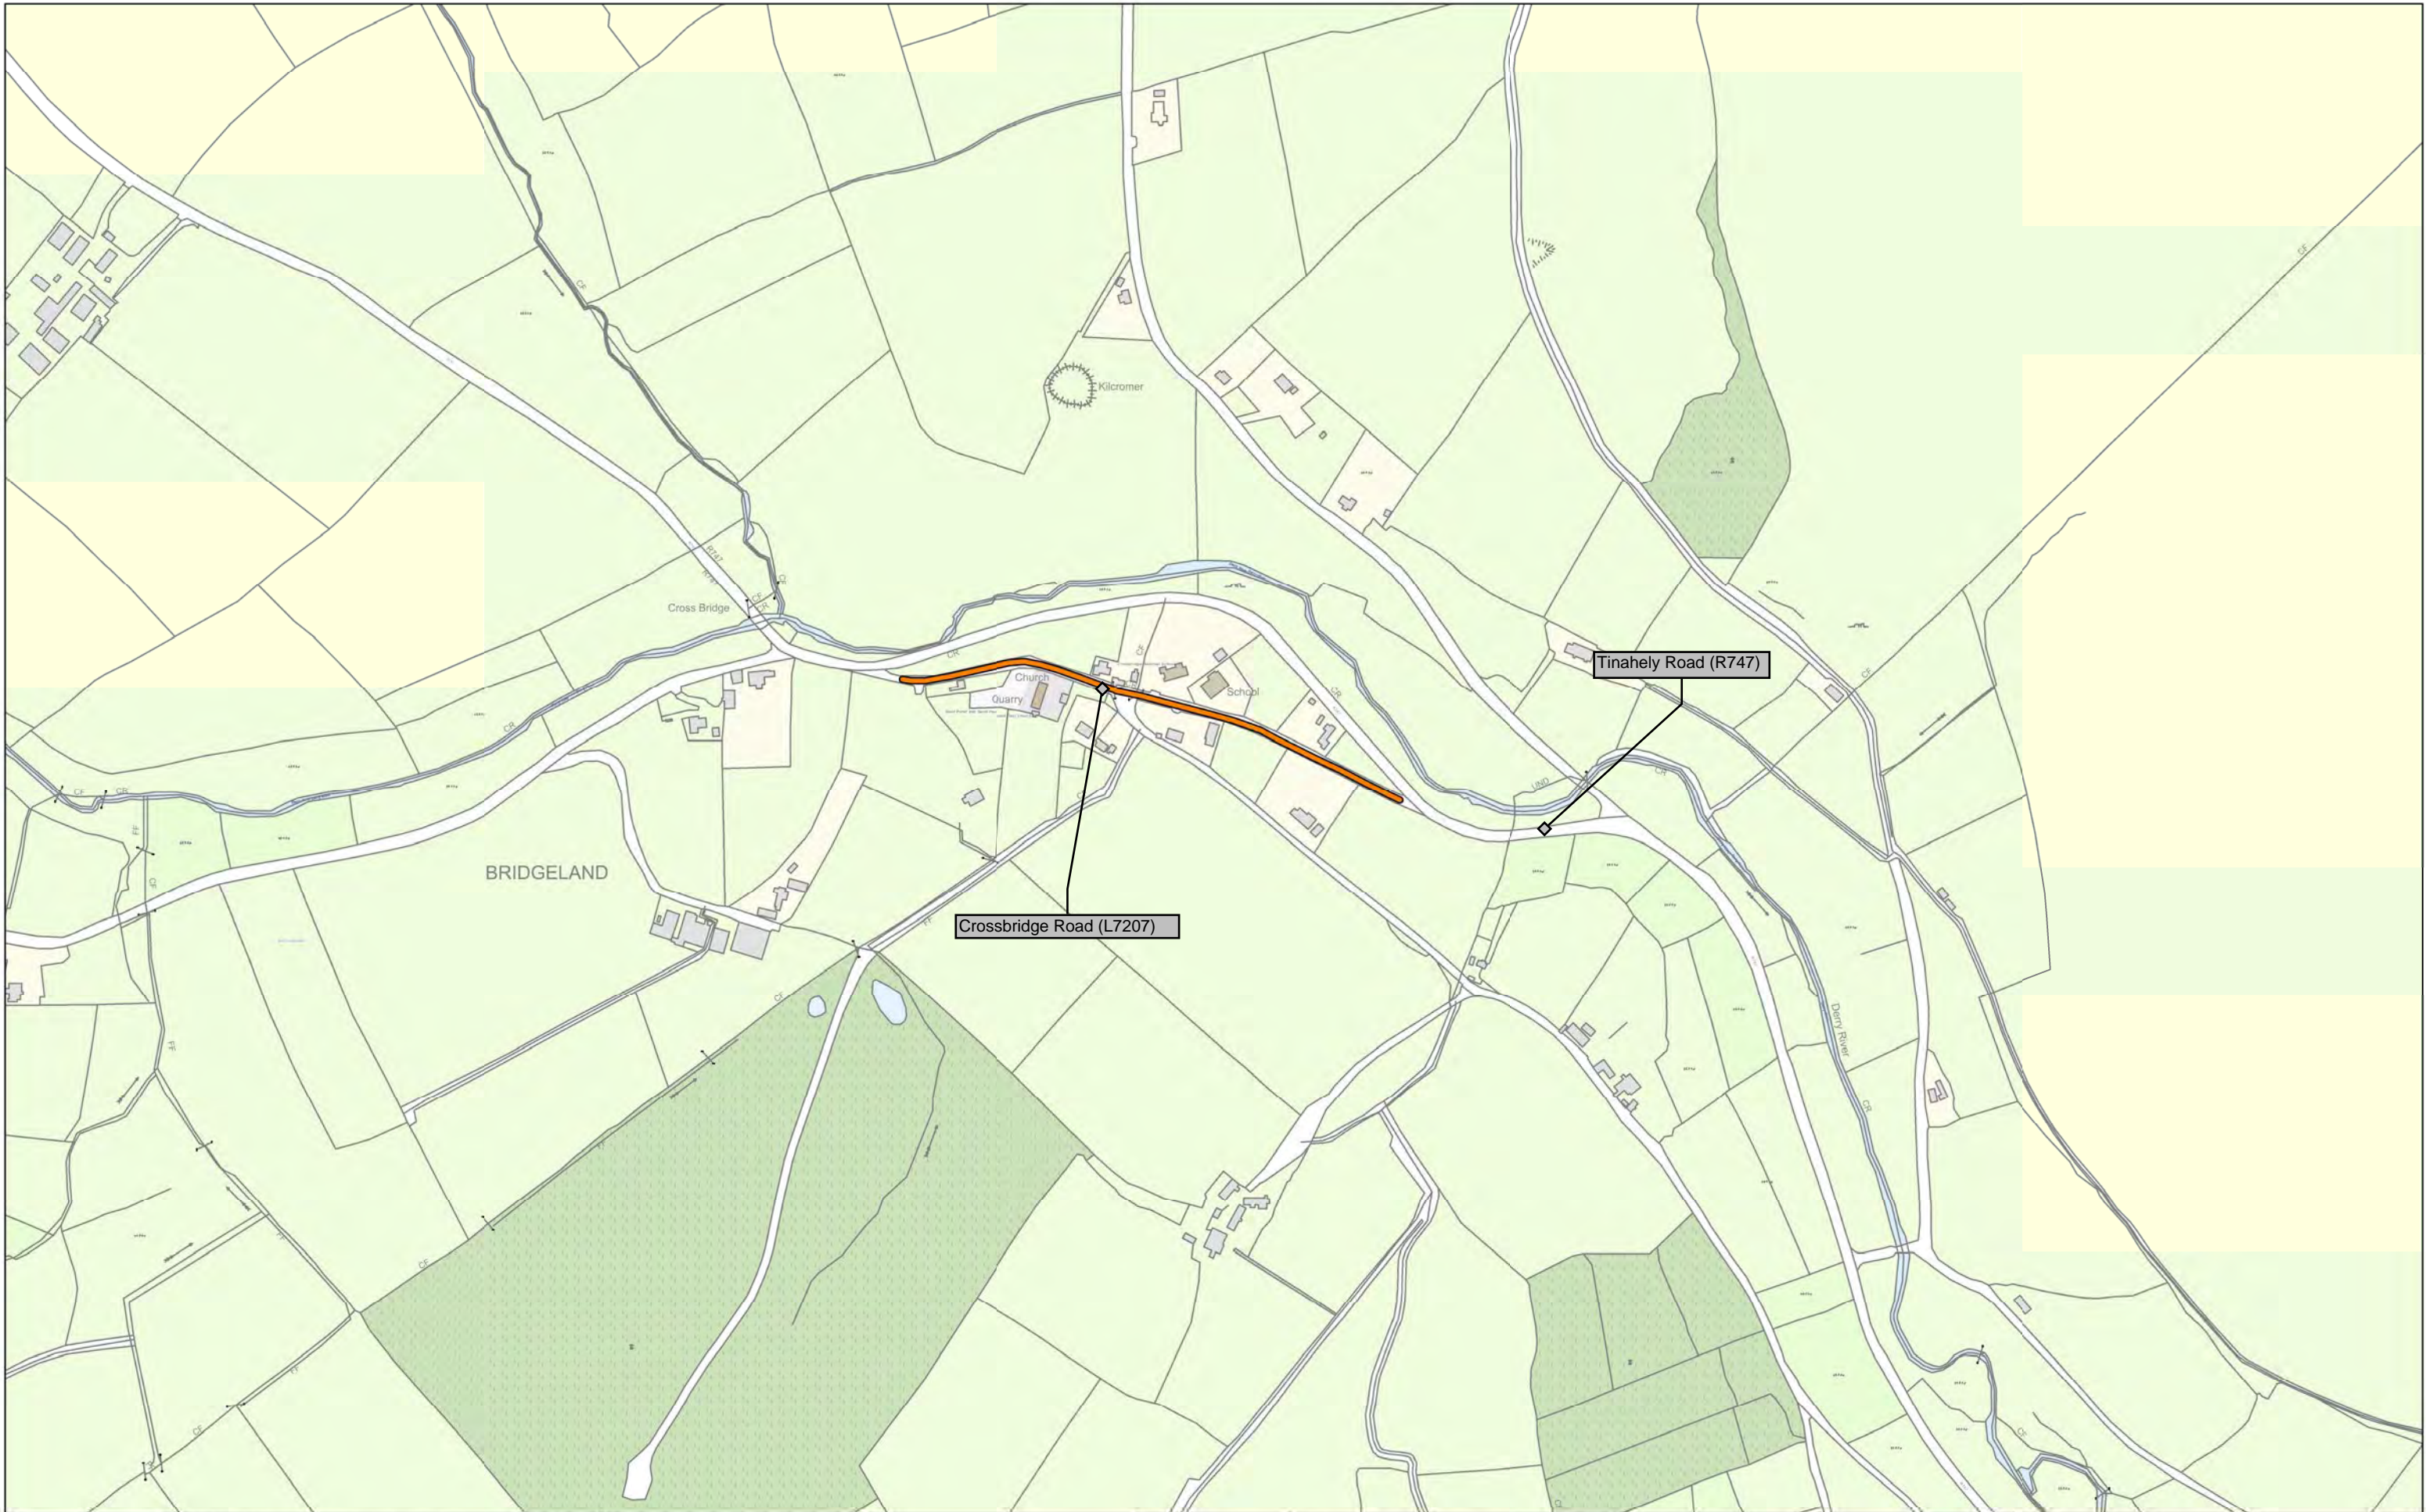

Built up area  
 speed limit (50km/h)

**Coyne's Cross - Junction 14 (M11/N11)**

**Municipal District: Wicklow / Greystones**

Scale 1: 2500 @ A3      Date: 30/06/2017

**Drwg. No.: 7.28 A      Rev. A01**

**Wicklow County Council**