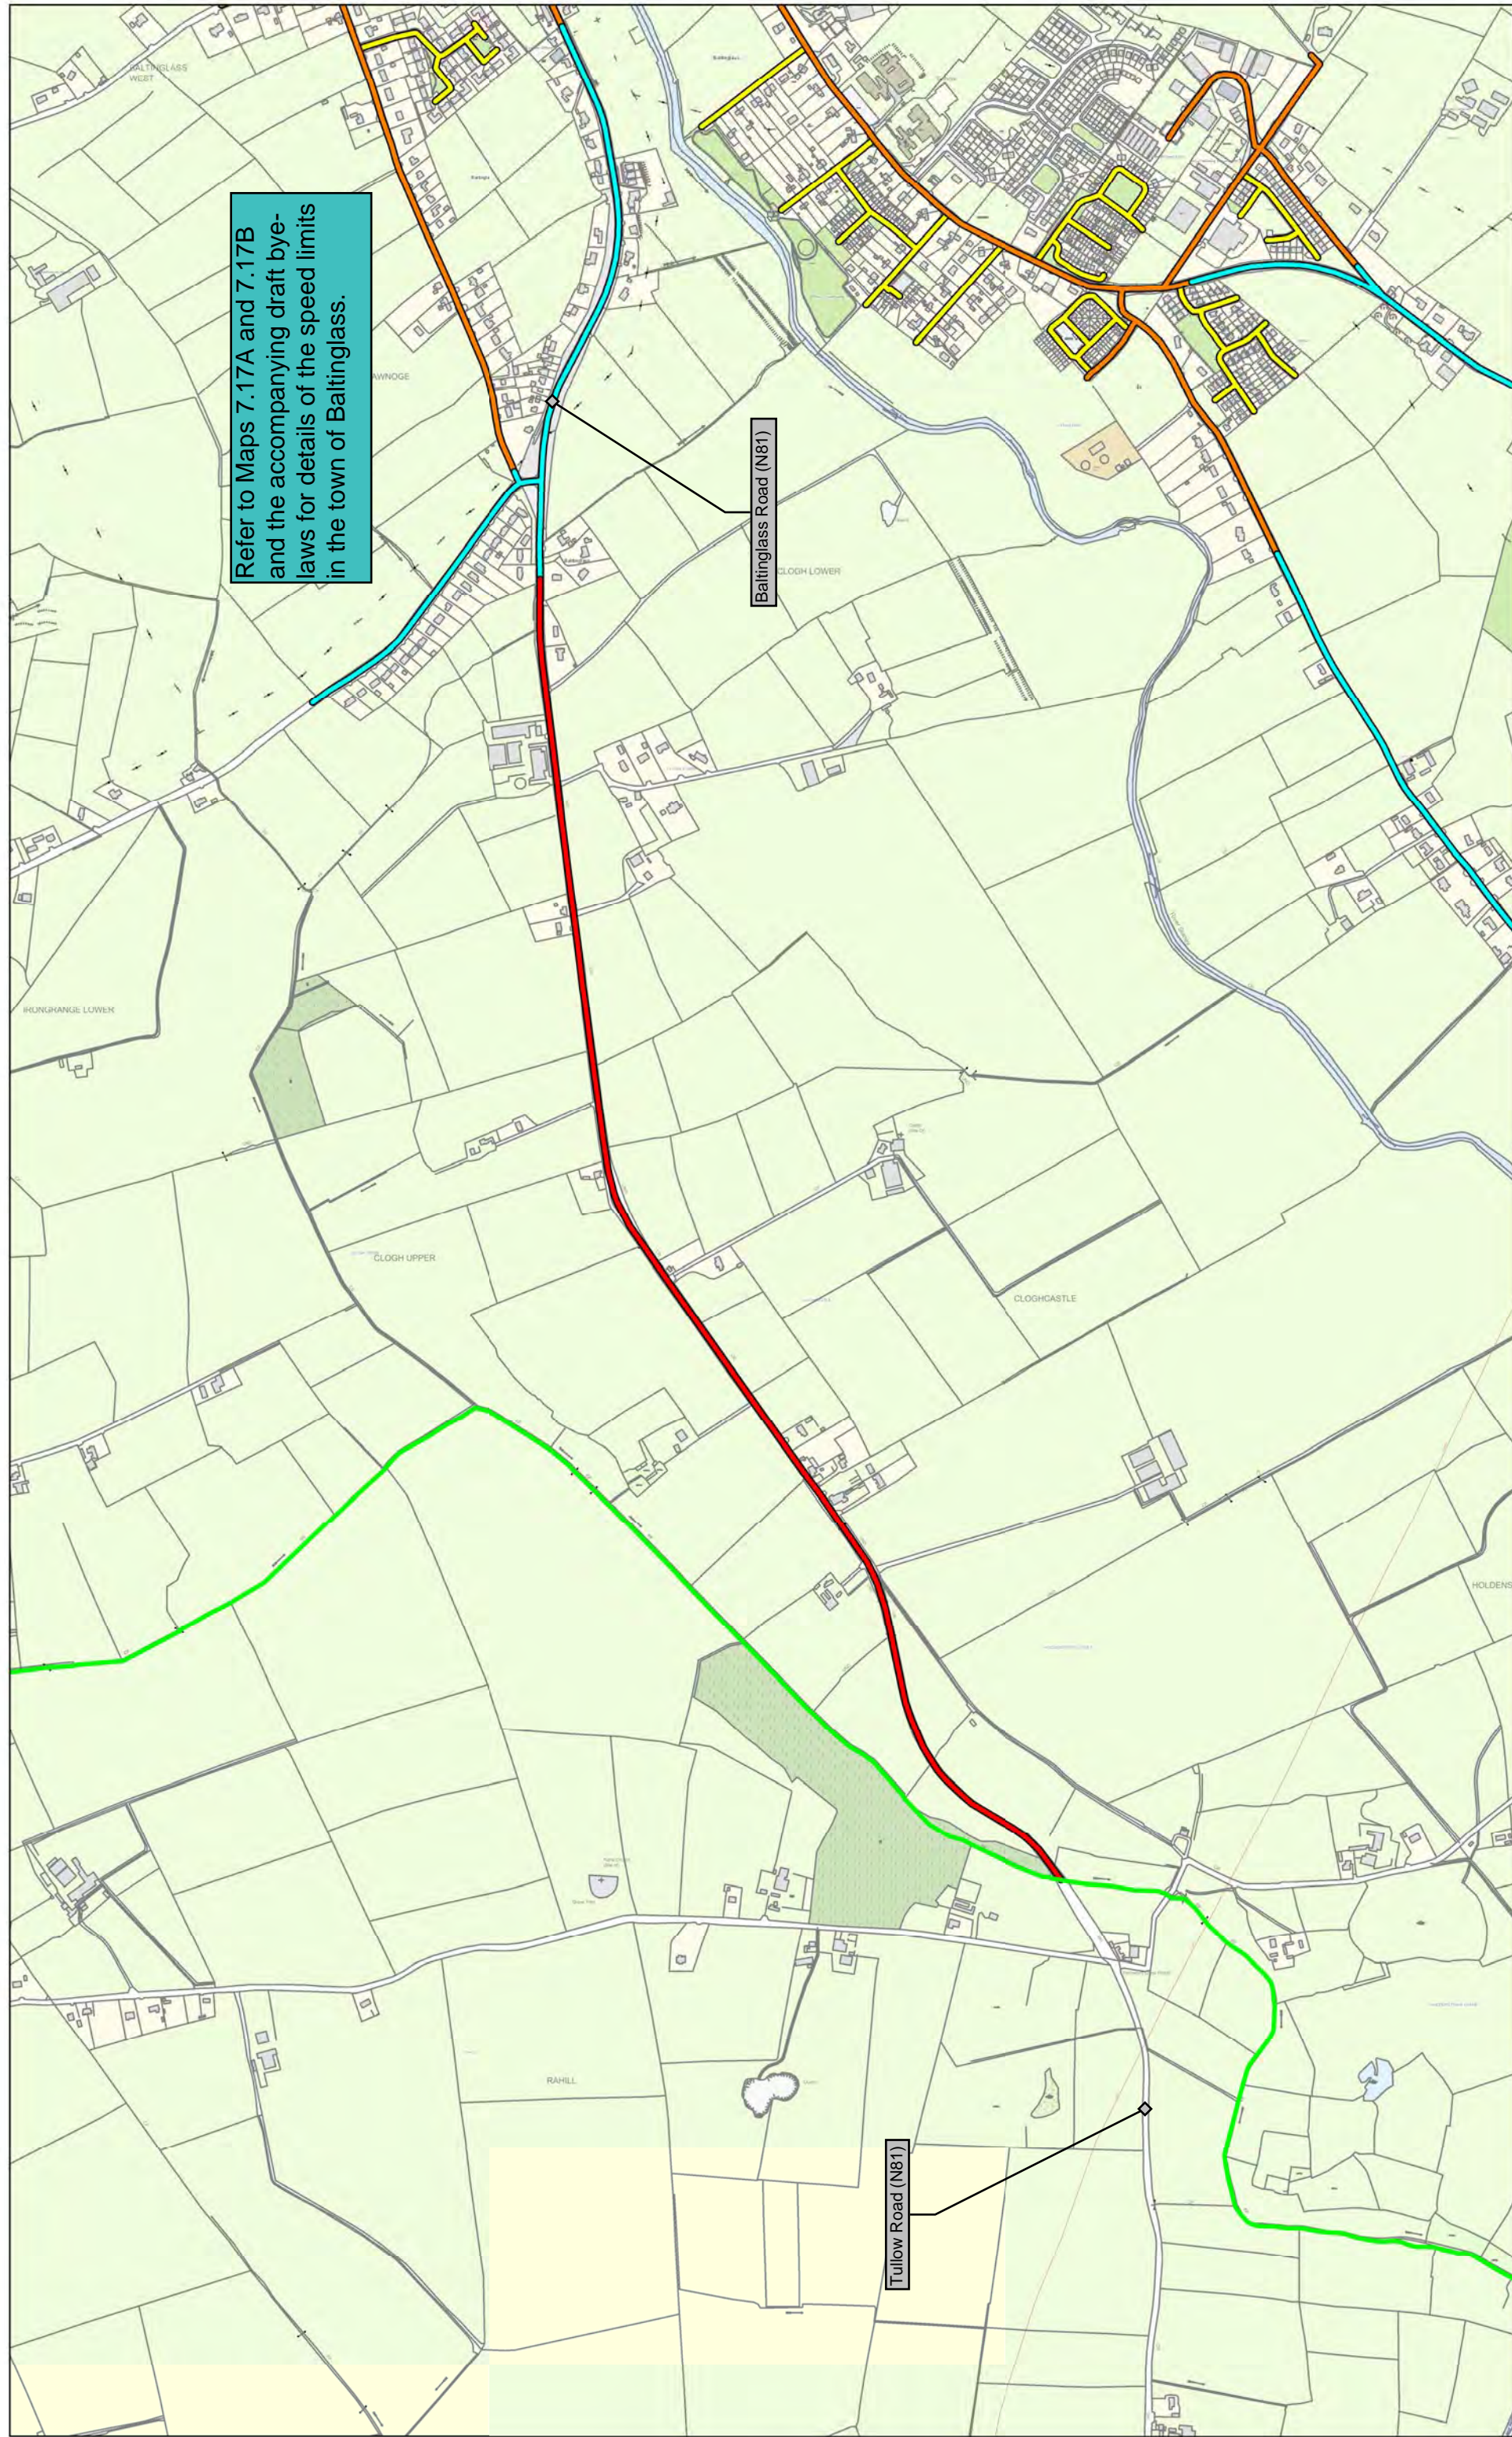

Refer to Maps 7.17A and 7.17B and the accompanying draft bye-laws for details of the speed limits in the town of Baitinglass.

<b>Baitinglass South (N81)</b>	
<b>Municipal District: Baitinglass</b>	
Scale 1: 10000 @ A3	Date: 22/06/2017
<b>Drwg. No.: 7.18 A</b>	<b>Rev. A01</b>