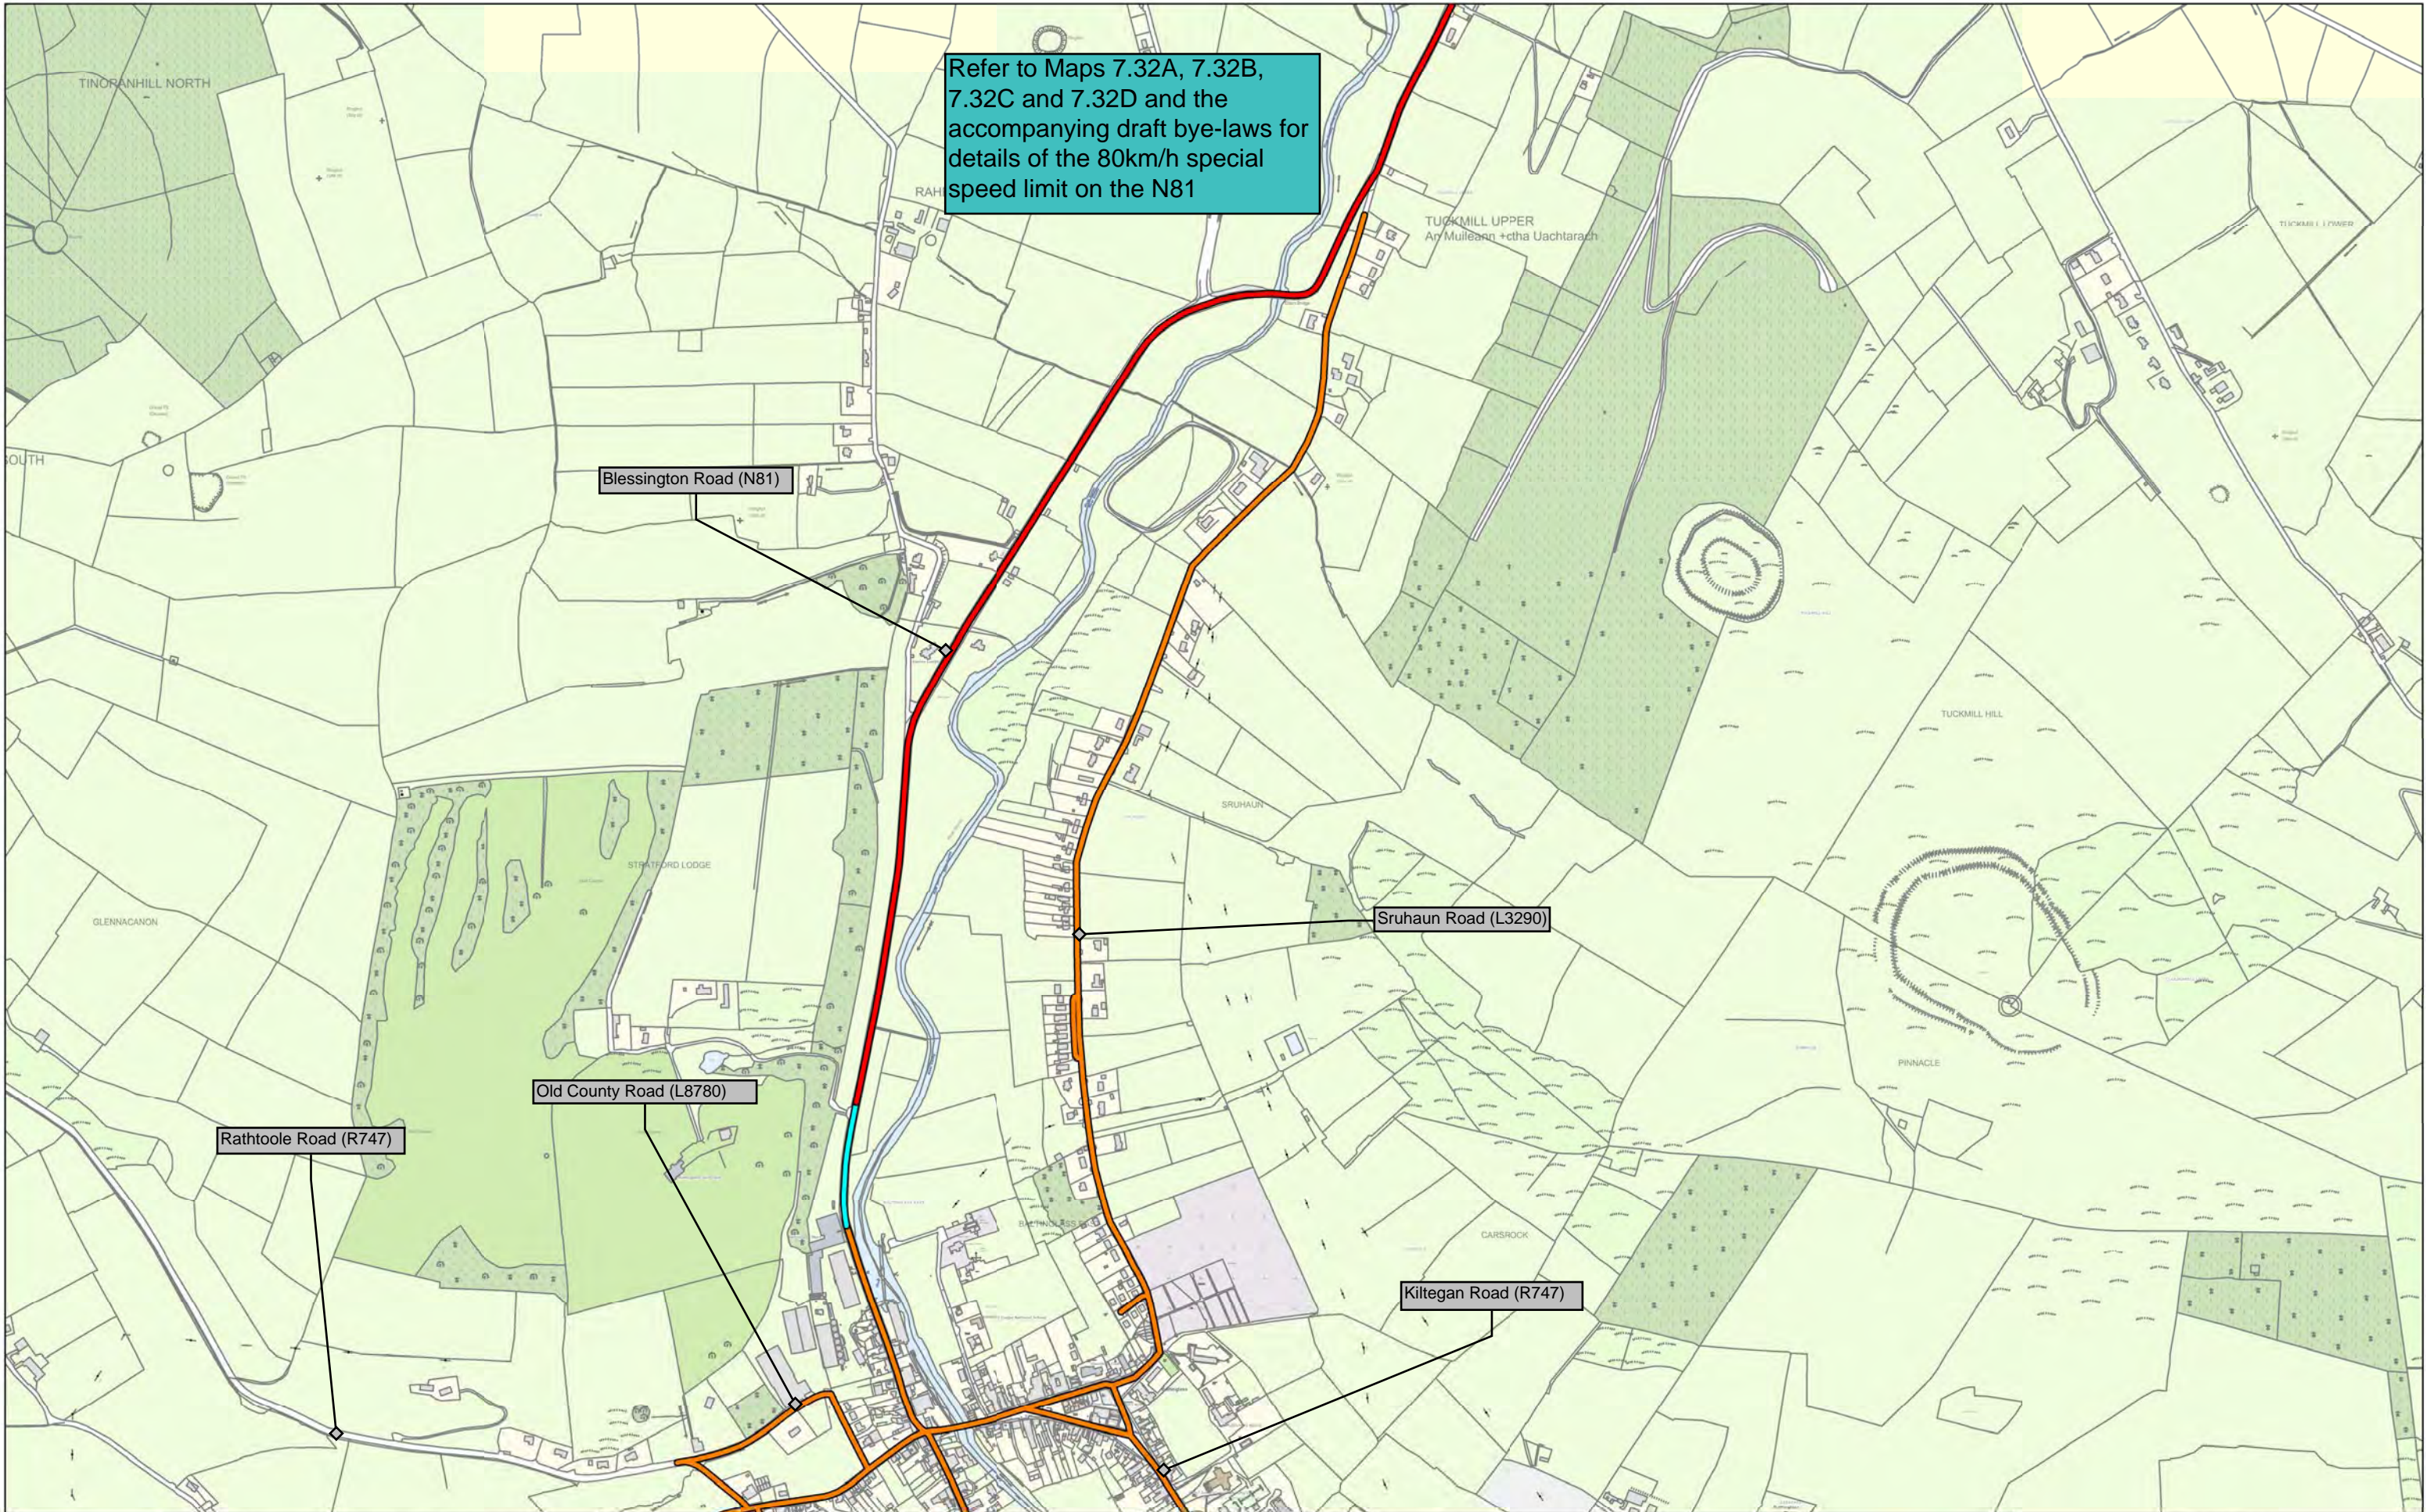

Refer to Maps 7.32A, 7.32B, 7.32C and 7.32D and the accompanying draft bye-laws for details of the 80km/h special speed limit on the N81

Blessington Road (N81)

Old County Road (L8780)

Rathtoole Road (R747)

Sruhaun Road (L3290)

Kiltegan Road (R747)

Wicklow County Council

Transportation & Roads Infrastructure,
County Buildings, Station Road,
Wicklow Town, Co. Wicklow.
Tel: 0404-20100
Email: speedlimits@wicklowcoco.ie

**County Wicklow Road Traffic
Special Speed Limit Bye-Laws of 2017**

© Ordnance Survey Ireland. All rights reserved.
Licence number 2017/35CCMA/Wicklow County Council.

Legend:- Special Speed Limits are shown as follows

- 30km/h
- 40km/h
- 50km/h
- 60km/h
- 80km/h
- 120km/h

Built up area
speed limit (50km/h)

Baltinglass

Municipal District: Baltinglass

Scale 1: 10000 @ A3   Date: 22/06/2017

Drwg. No.: 7.17 B   Rev. A01