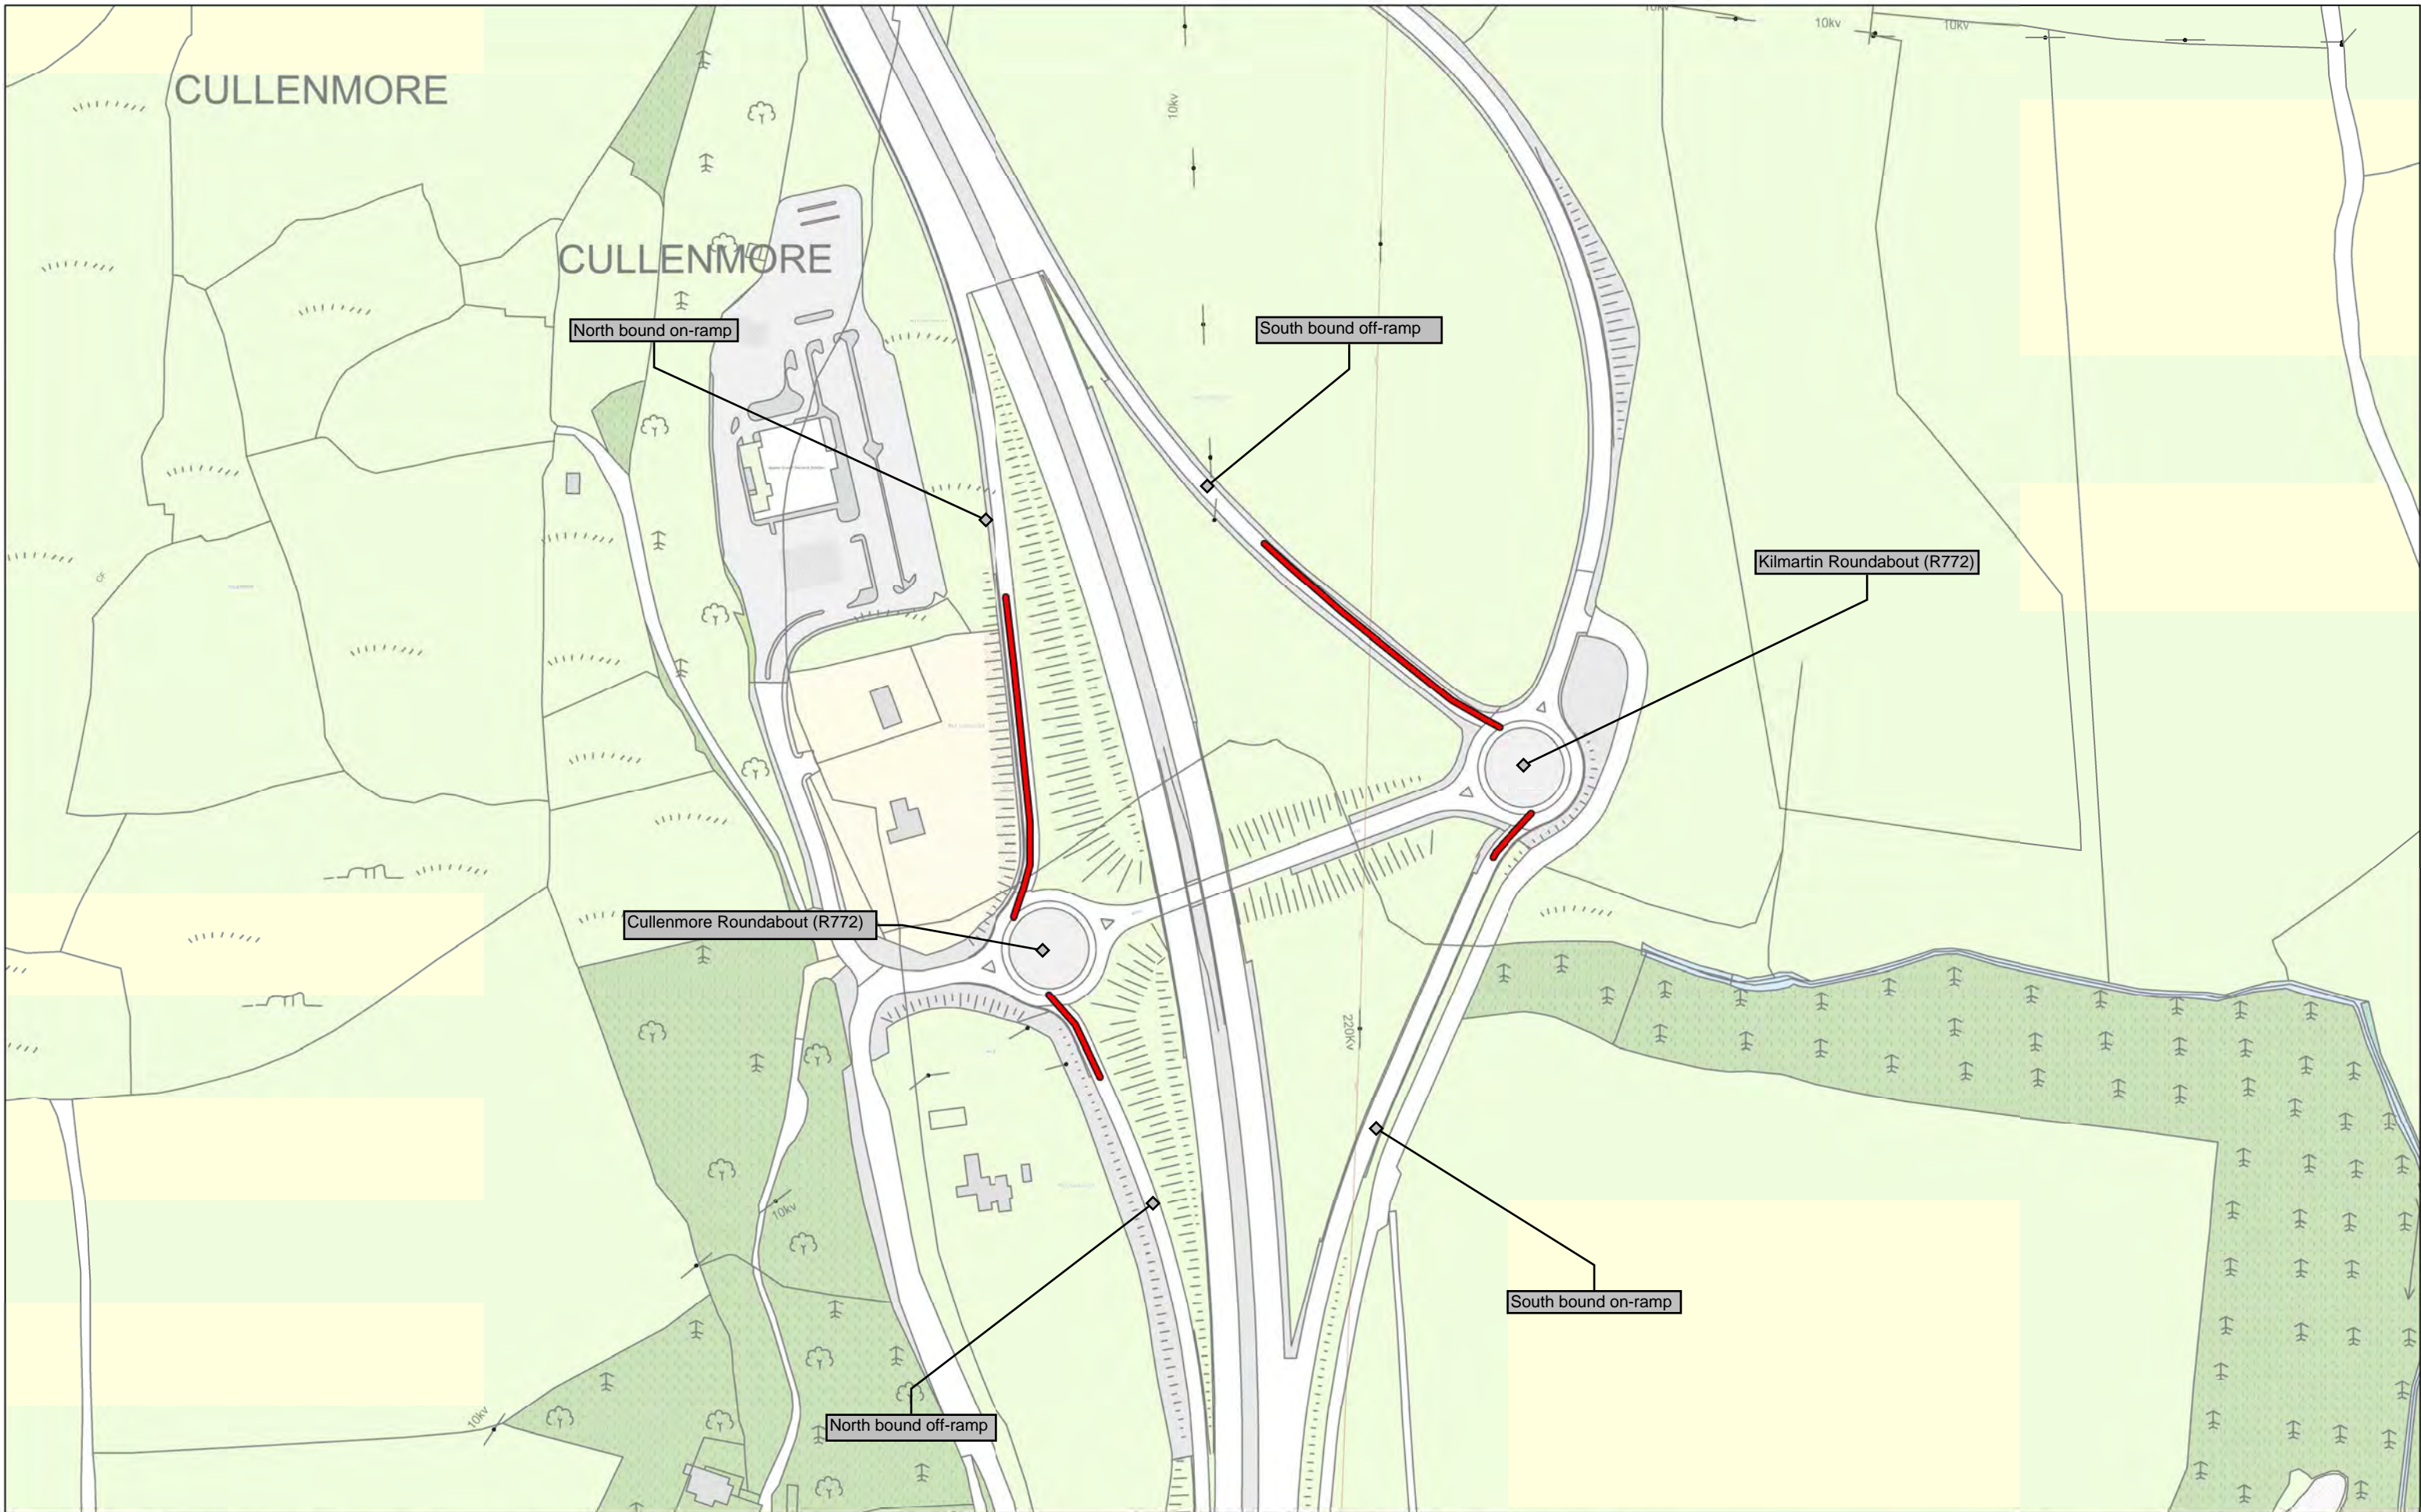

Wicklow County Council

Transportation & Roads Infrastructure,
County Buildings, Station Road,
Wicklow Town, Co. Wicklow.
Tel: 0404-20100
Email: speedlimits@wicklowcoco.ie

**County Wicklow Road Traffic
Special Speed Limit Bye-Laws of 2017**

© Ordnance Survey Ireland. All rights reserved.
Licence number 2017/35CCMA/Wicklow County Council.

Legend:- Special Speed Limits are shown as follows

- 30km/h
- 40km/h
- 50km/h
- 60km/h
- 80km/h
- 120km/h

Built up area
speed limit (50km/h)

Coyne's Cross - Junction 14 (M11/N11)

Municipal District: Wicklow / Greystones

Scale 1: 2500 @ A3   Date: 30/06/2017

Drwg. No.: 7.28 A   Rev. A01