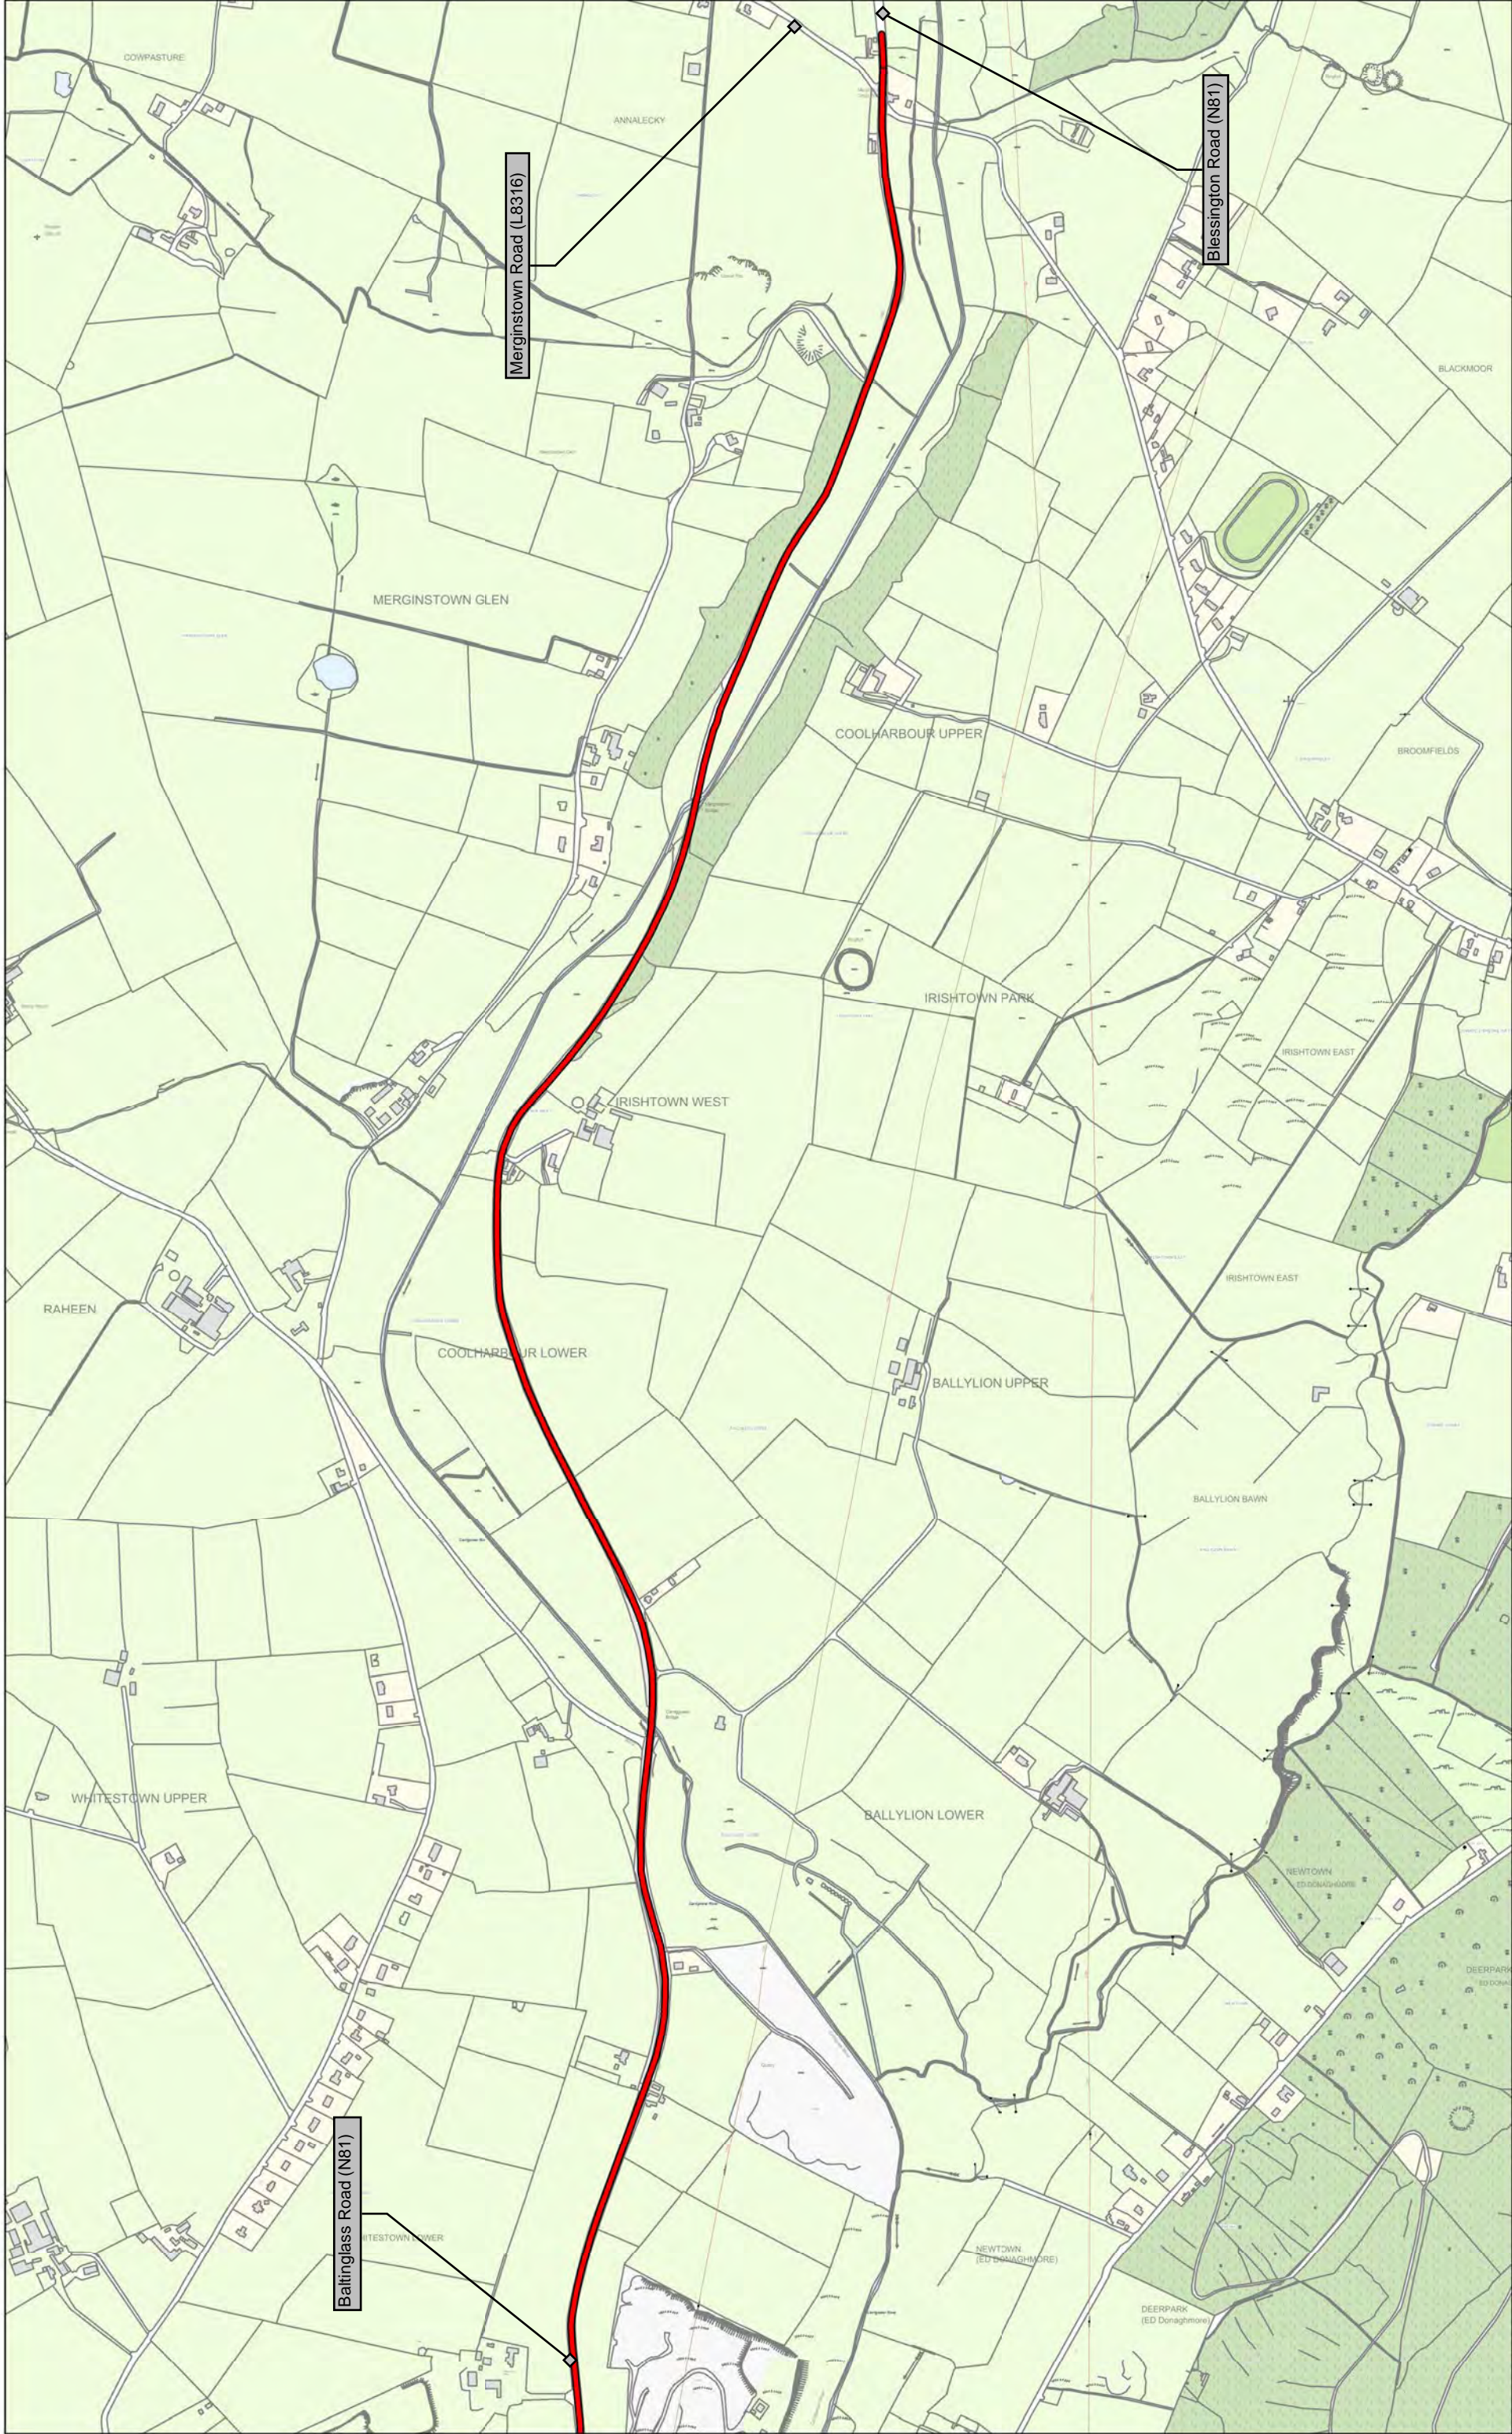

<b>Donard to Baltinglass North (N81)</b>	
<b>Municipal District: Baltinglass</b>	
Scale 1: 10000 @ A3	Date: 22/06/2017
<b>Drwg. No.: 7.32 A</b>	<b>Rev. A01</b>

Legend: - Special Speed Limits are shown as follows