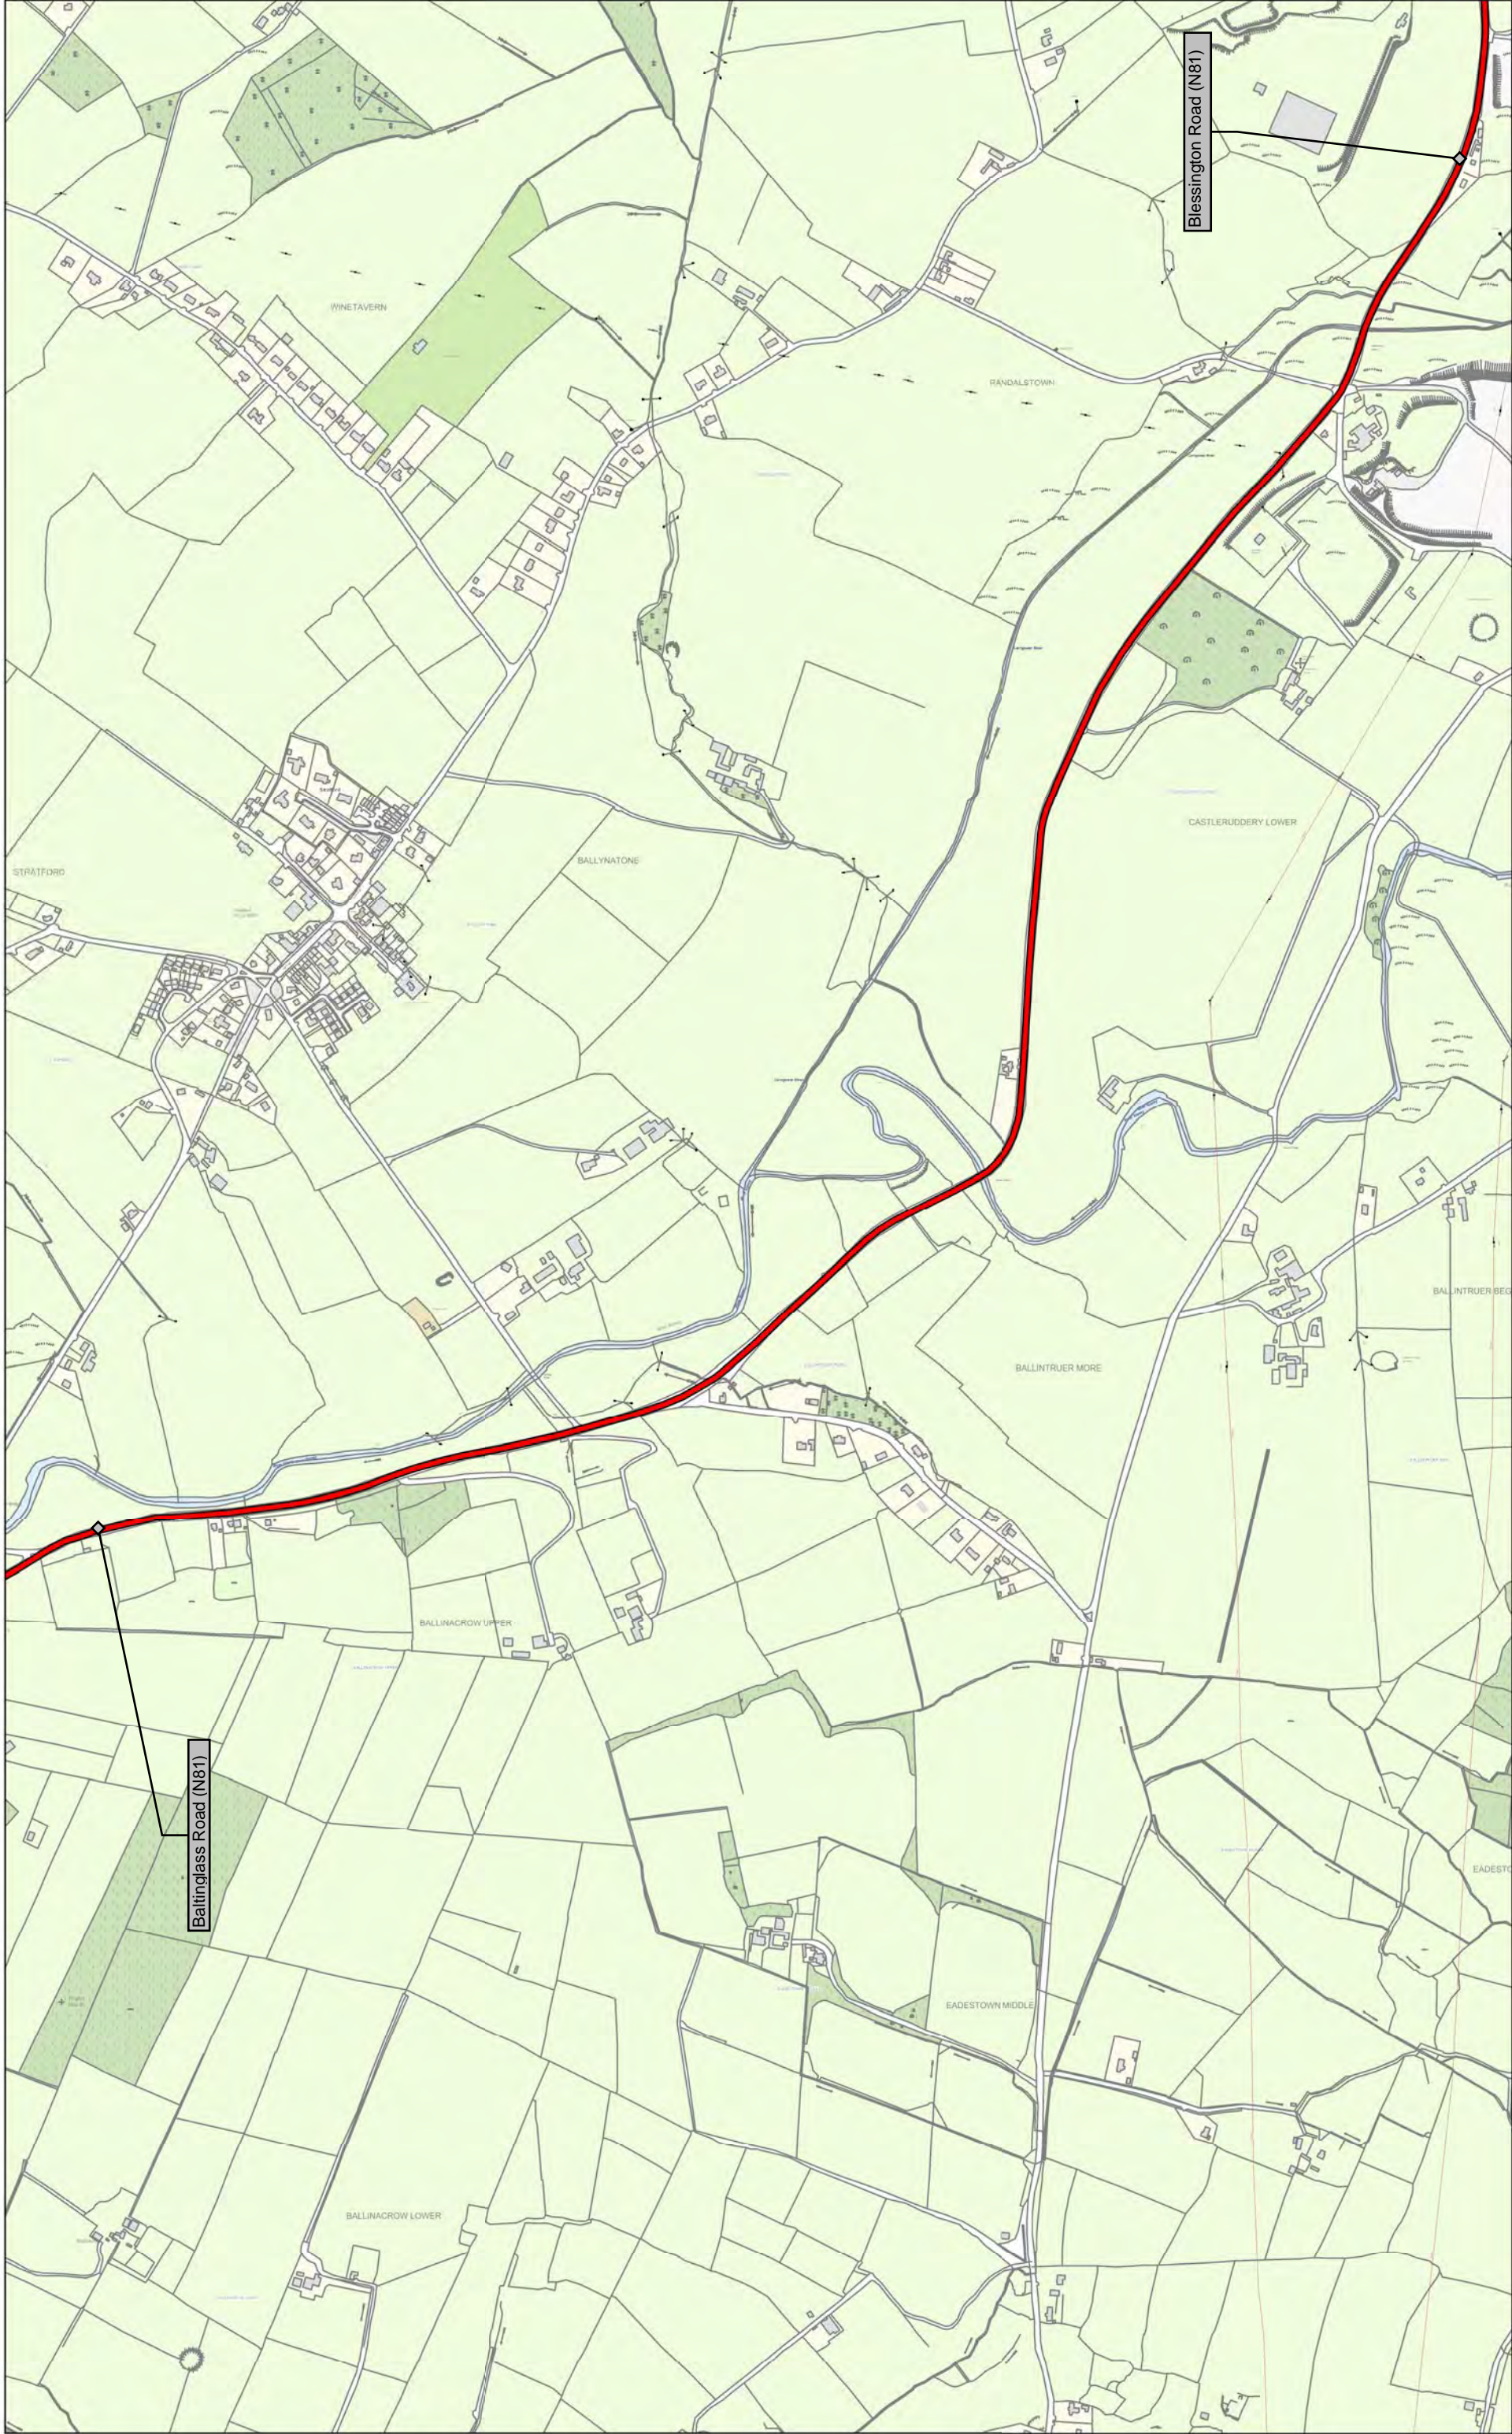

Donard to Baltinglass North (N81)	
Municipal District: Baltinglass	
Scale 1: 10000 @ A3	Date: 22/06/2017
Drwg. No.: 7.32 B	Rev. A01

Legend: - Special Speed Limits are shown as follows

	30km/h		60km/h
	40km/h		80km/h
	50km/h		120km/h

Built up area
speed limit (50km/h)

**County Wicklow Road Traffic
Special Speed Limit Bye-Laws of 2017**

© Ordnance Survey Ireland. All rights reserved.
Licence number 2017/35CCMA/Wicklow County Council.

Wicklow County Council
Transportation & Roads Infrastructure,
County Buildings, Station Road,
Wicklow Town, Co. Wicklow.
Tel: 0404-20100
Email: speedlimits@wicklowcoco.ie