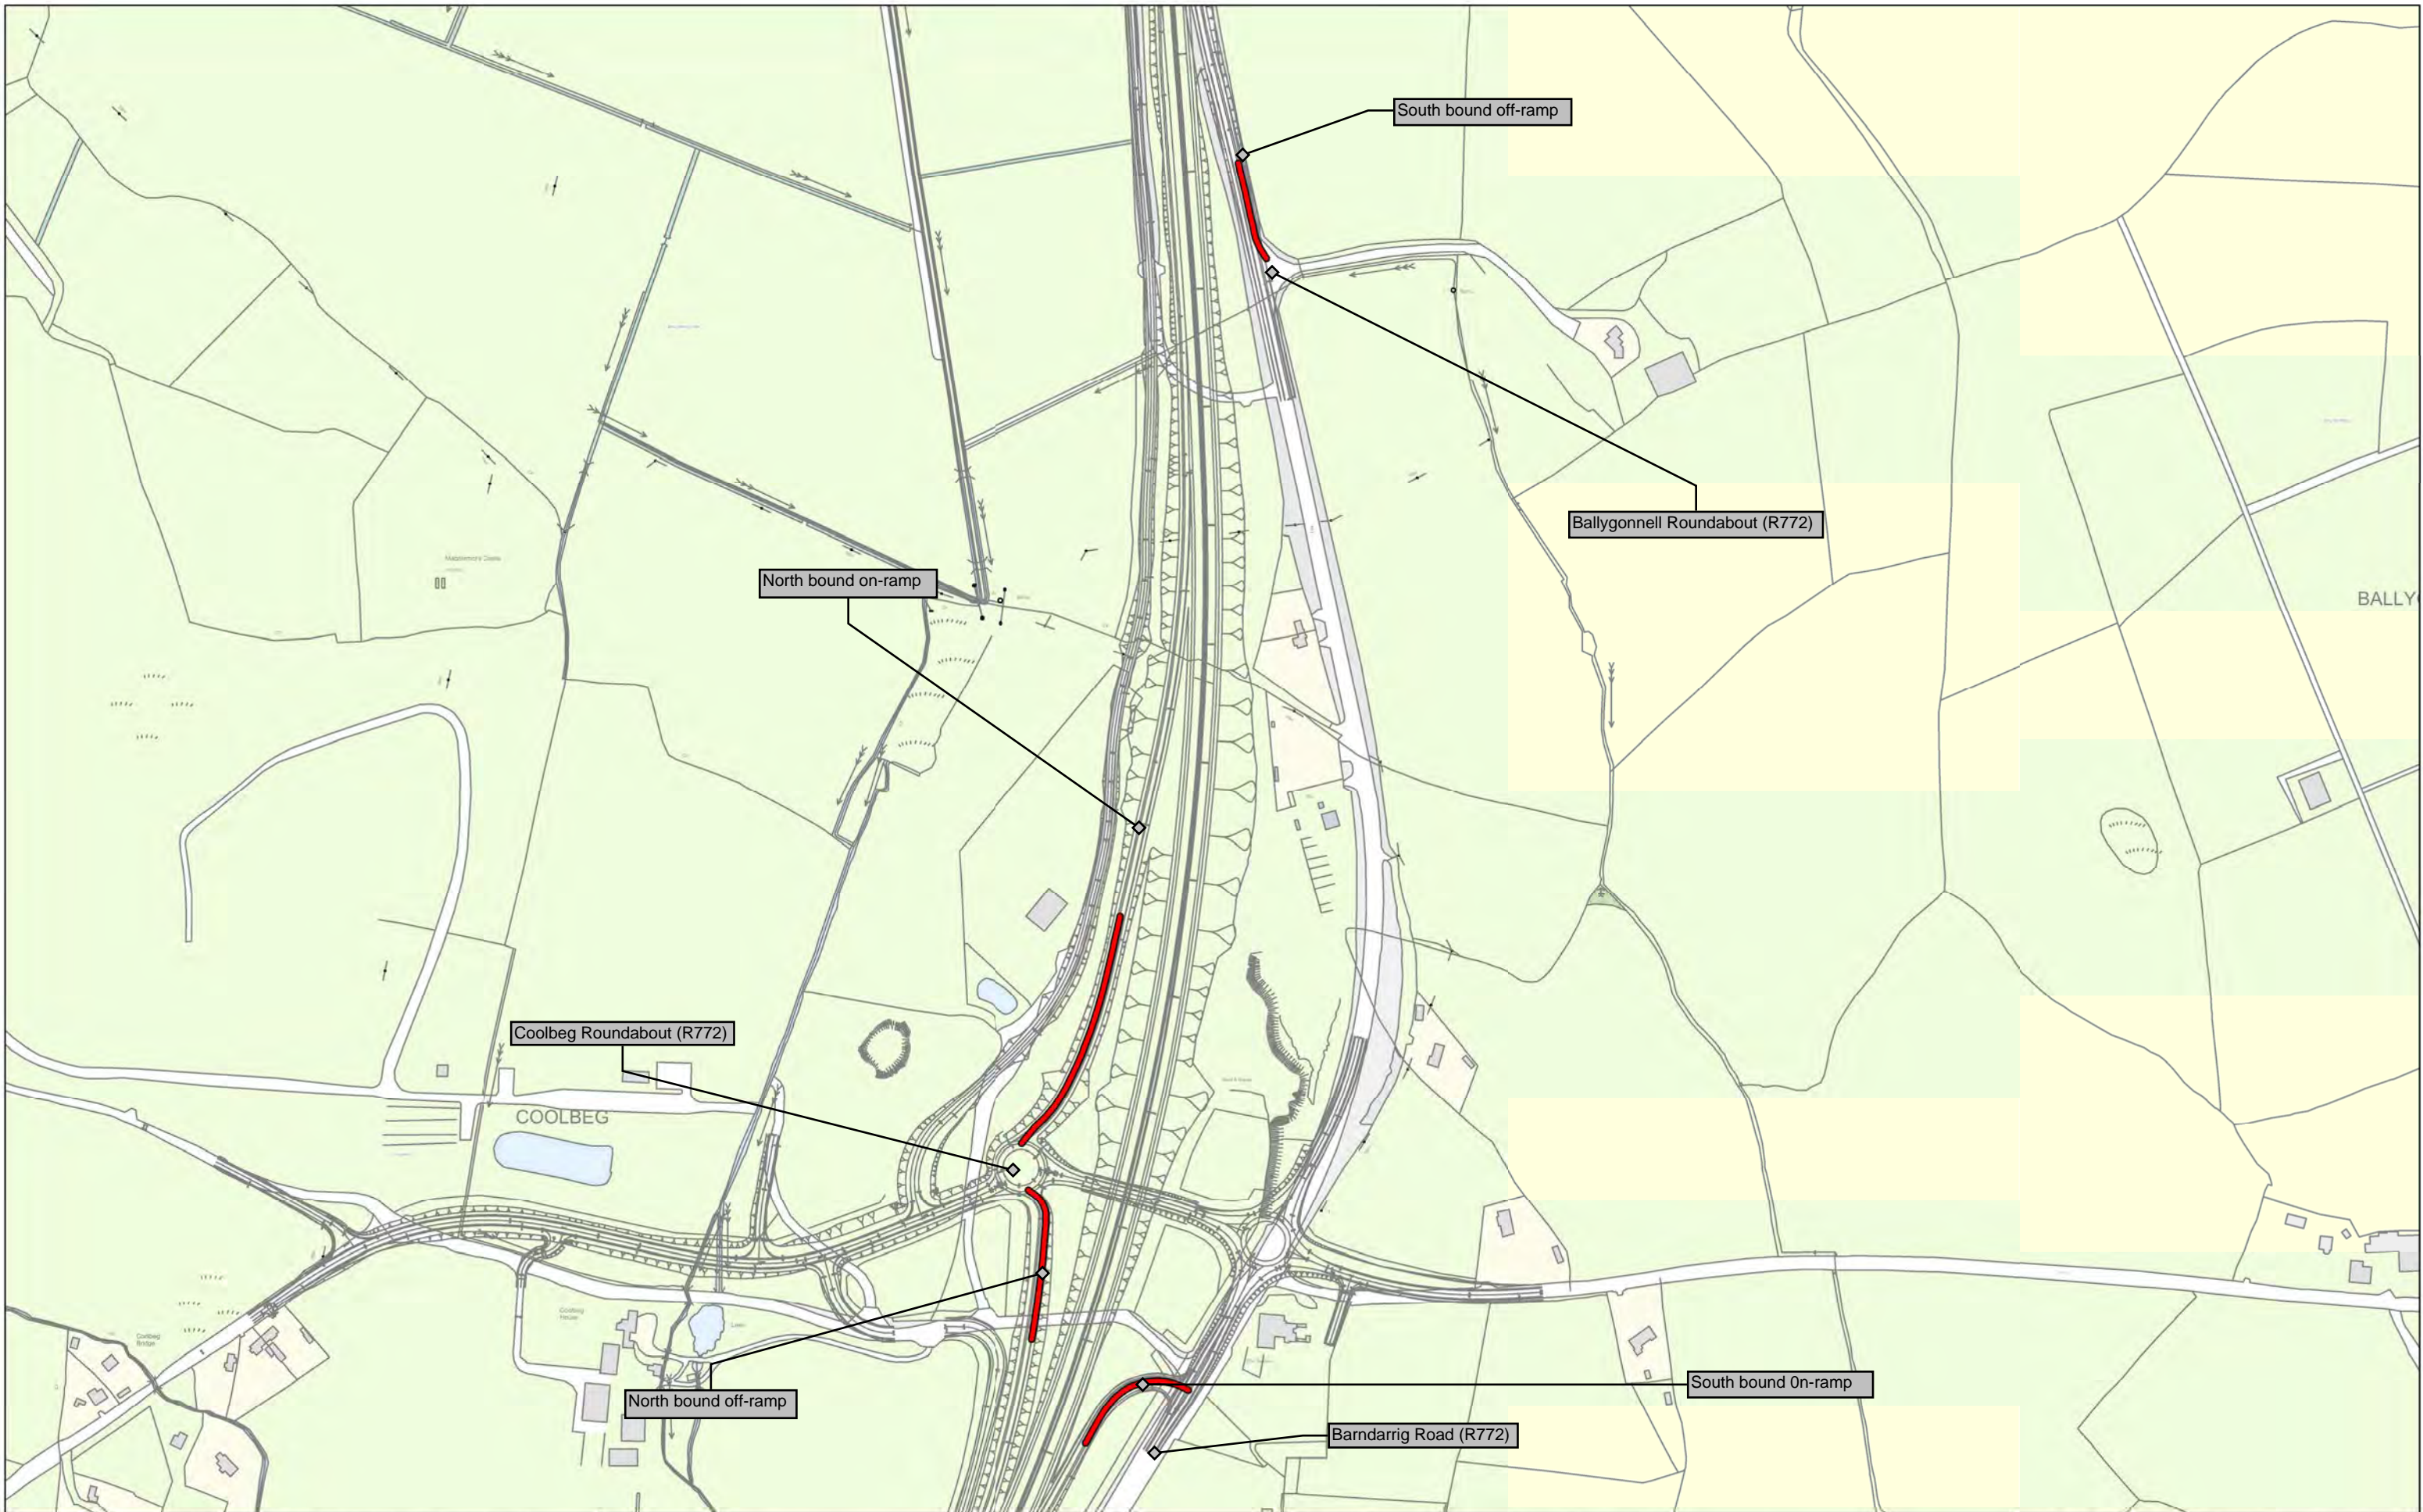

Wicklow County Council

Transportation & Roads Infrastructure,
County Buildings, Station Road,
Wicklow Town, Co. Wicklow.
Tel: 0404-20100
Email: speedlimits@wicklowcoco.ie

**County Wicklow Road Traffic
Special Speed Limit Bye-Laws of 2017**

© Ordnance Survey Ireland. All rights reserved.
Licence number 2017/35CCMA/Wicklow County Council.

Legend:- Special Speed Limits are shown as follows

30km/h	60km/h	Built up area speed limit (50km/h)
40km/h	80km/h	
50km/h	120km/h	

Beehive - Junction 18 (M11/N11)

Municipal District: Wicklow

Scale 1: 5000 @ A3   Date: 30/06/2017

Drwg. No.: 7.20 A   Rev. A01