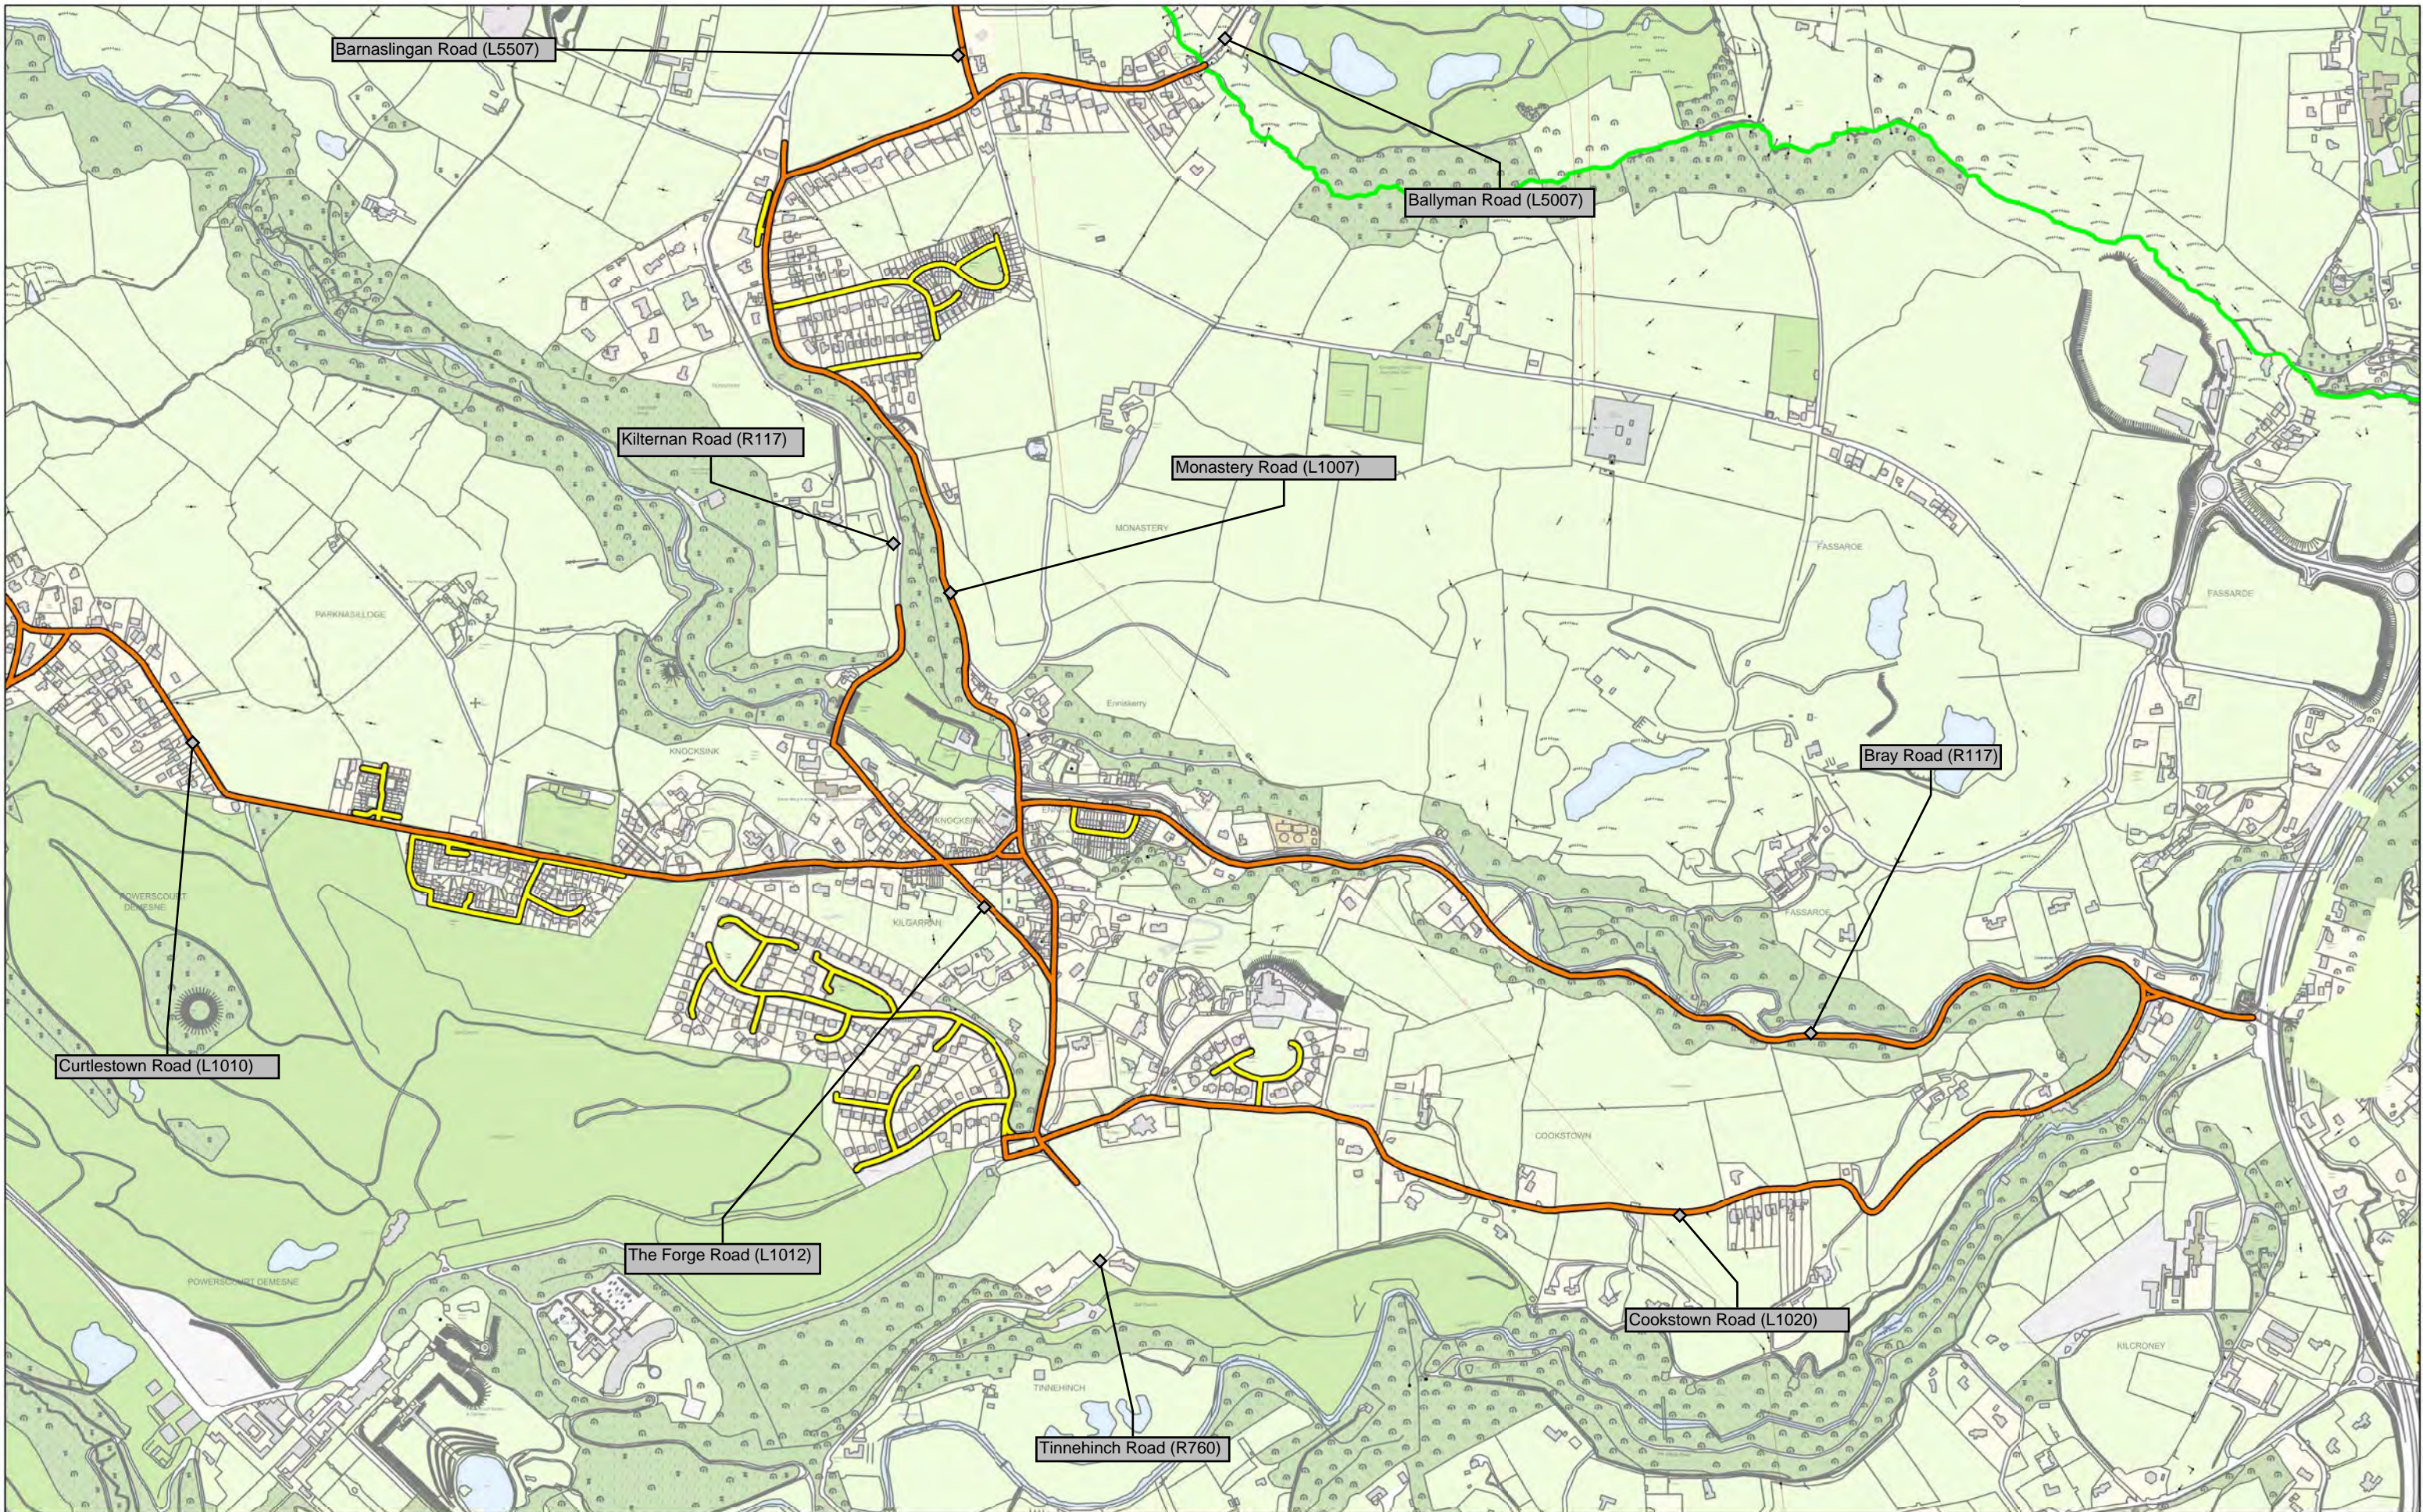

Wicklow County Council
Transportation & Roads Infrastructure,
County Buildings, Station Road,
Wicklow Town, Co. Wicklow.
Tel: 0404-20100
Email: speedlimits@wicklowcoco.ie

**County Wicklow Road Traffic
Special Speed Limit Bye-Laws of 2017**

© Ordnance Survey Ireland. All rights reserved.
Licence number 2017/35CCMA/Wicklow County Council.

Legend:- Special Speed Limits are shown as follows

30km/h	60km/h	Built up area speed limit (50km/h)
40km/h	80km/h	County Boundary
50km/h	120km/h	

Enniskerry

Municipal District: Bray

Scale 1: 10000 @ A3   Date: 26/06/2017

Drwg. No.: 7.34 B   **Rev. A01**