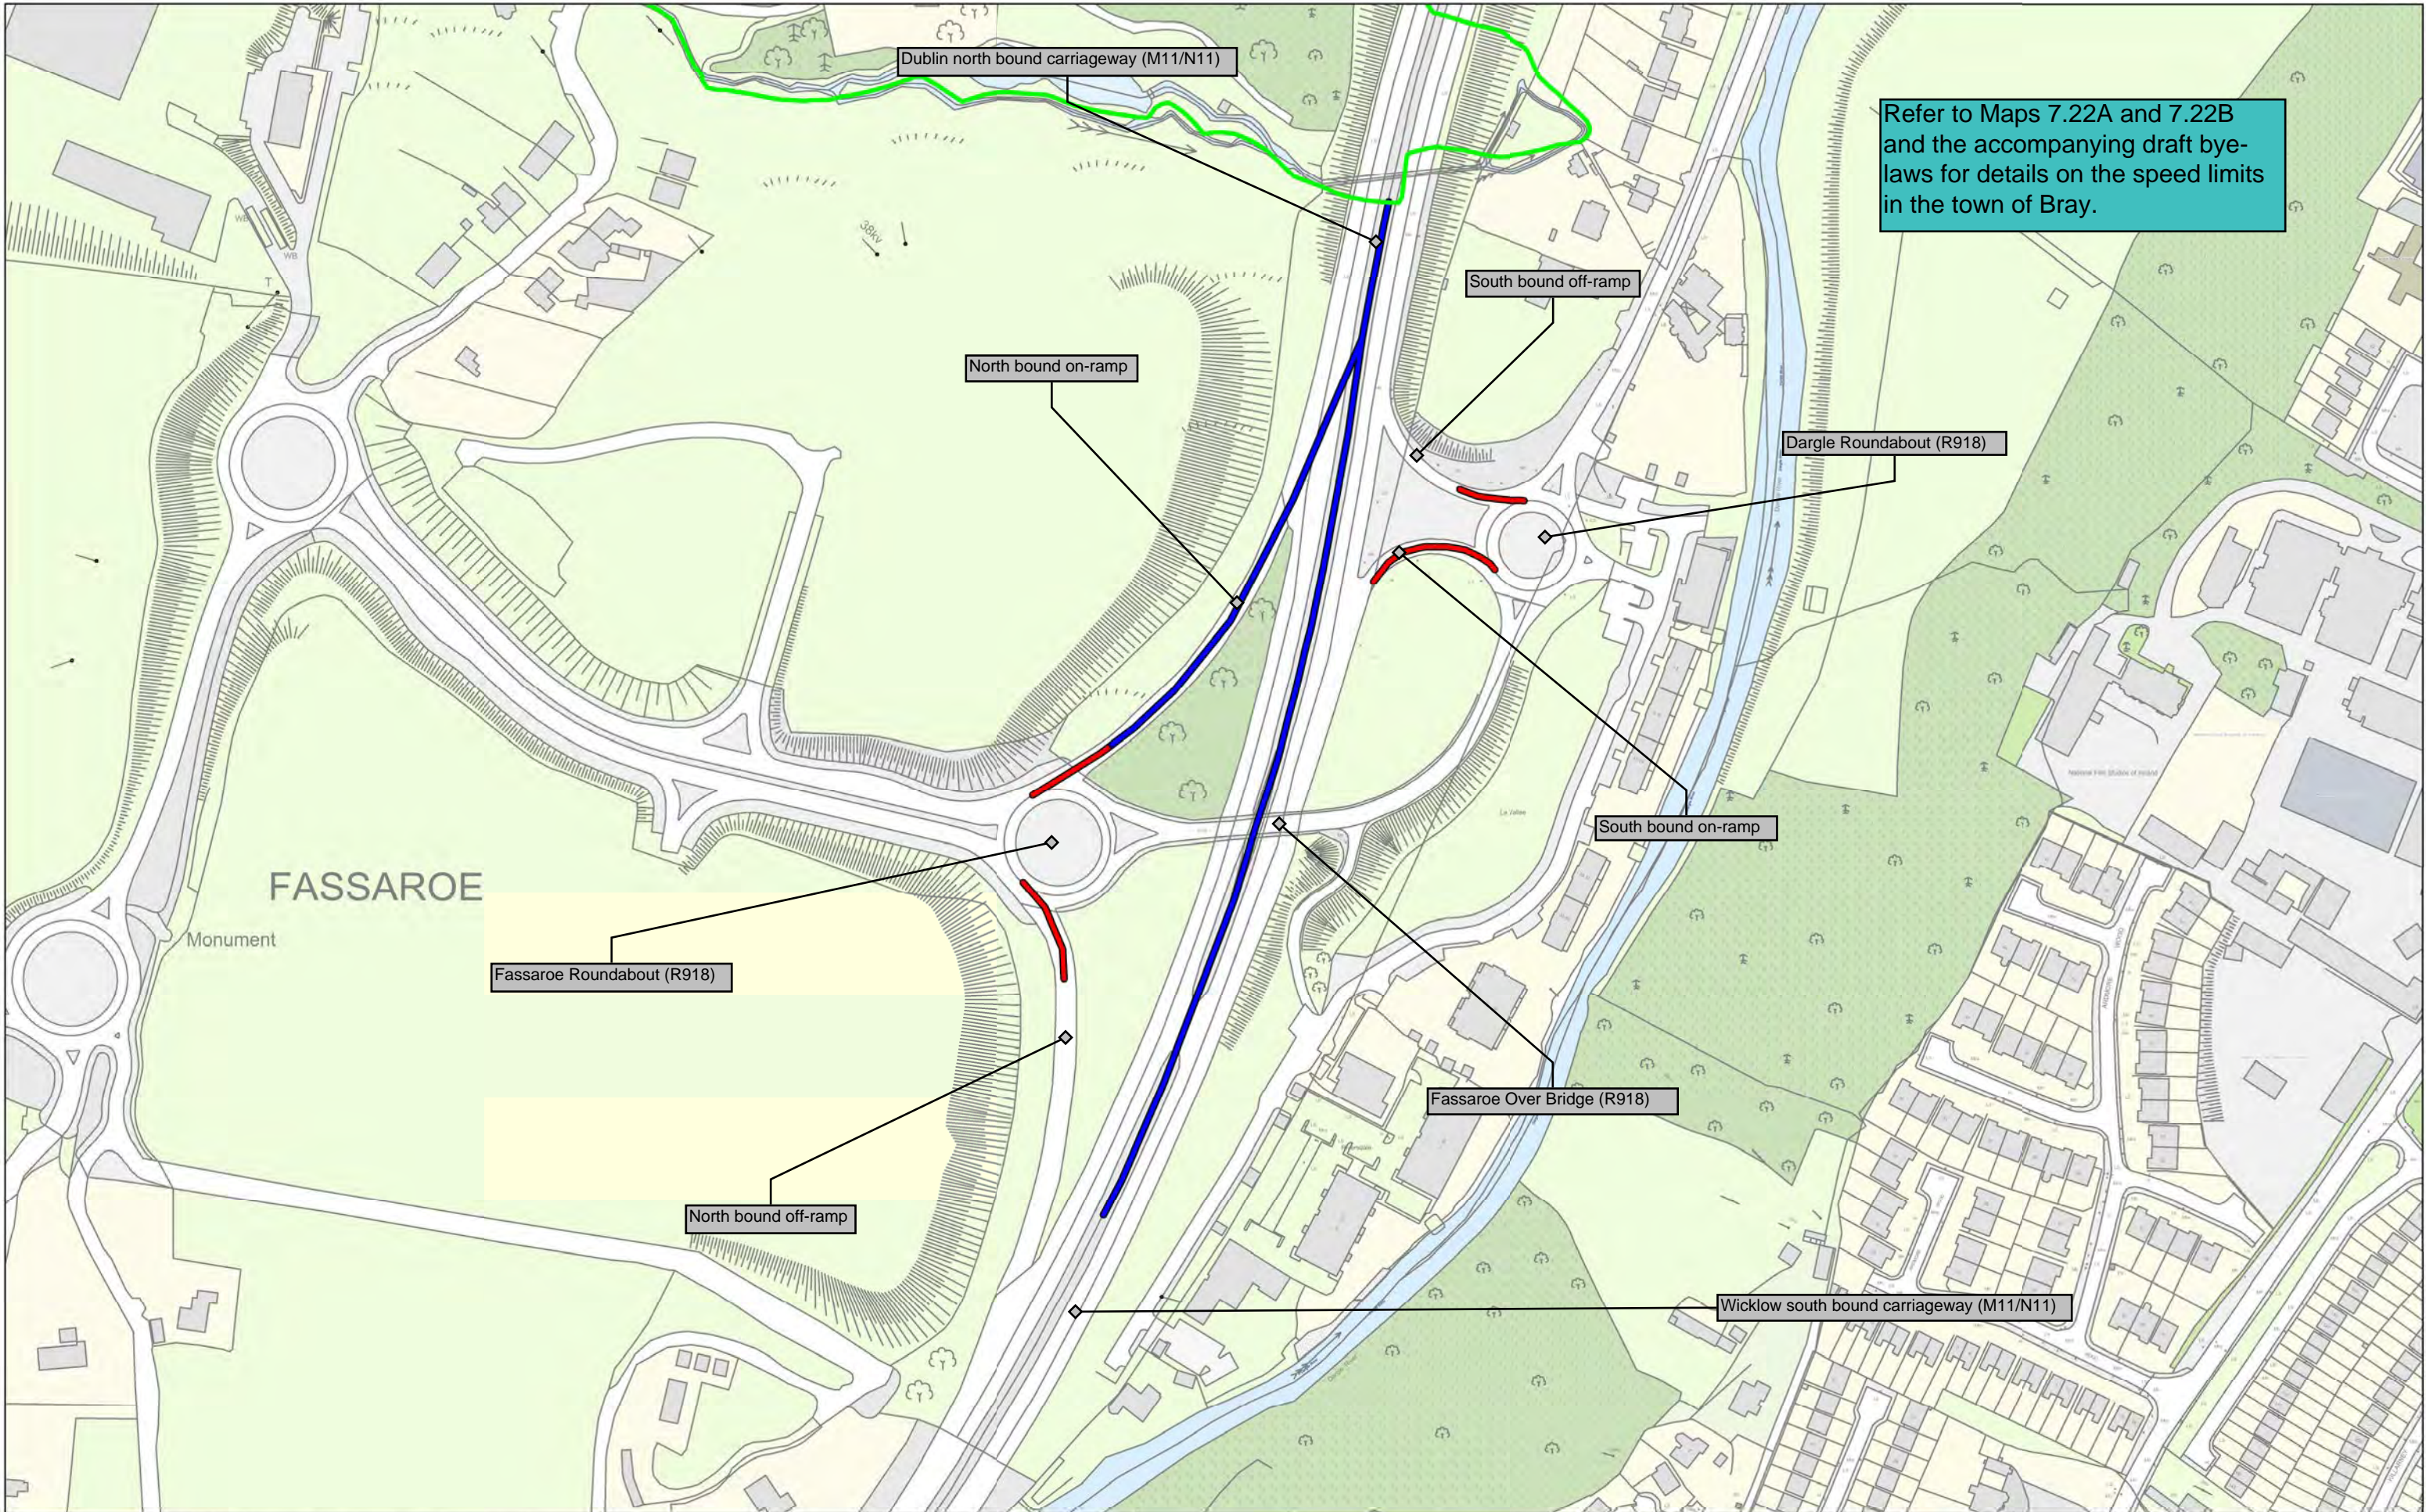

Refer to Maps 7.22A and 7.22B and the accompanying draft bye-laws for details on the speed limits in the town of Bray.

Wicklow County Council
Transportation & Roads Infrastructure,
County Buildings, Station Road,
Wicklow Town, Co. Wicklow.
Tel: 0404-20100
Email: speedlimits@wicklowcoco.ie

**County Wicklow Road Traffic
Special Speed Limit Bye-Laws of 2017**

© Ordnance Survey Ireland. All rights reserved.
Licence number 2017/35CCMA/Wicklow County Council.

Legend:- Special Speed Limits are shown as follows

30km/h	60km/h	Built up area speed limit (50km/h)
40km/h	80km/h	County Boundary
50km/h	120km/h	

Fassaroe (M11/N11)

Municipal District: Bray

Scale 1: 2500 @ A3   Date: 11/07/2017

Drwg. No.: 7.35 A   Rev. A01