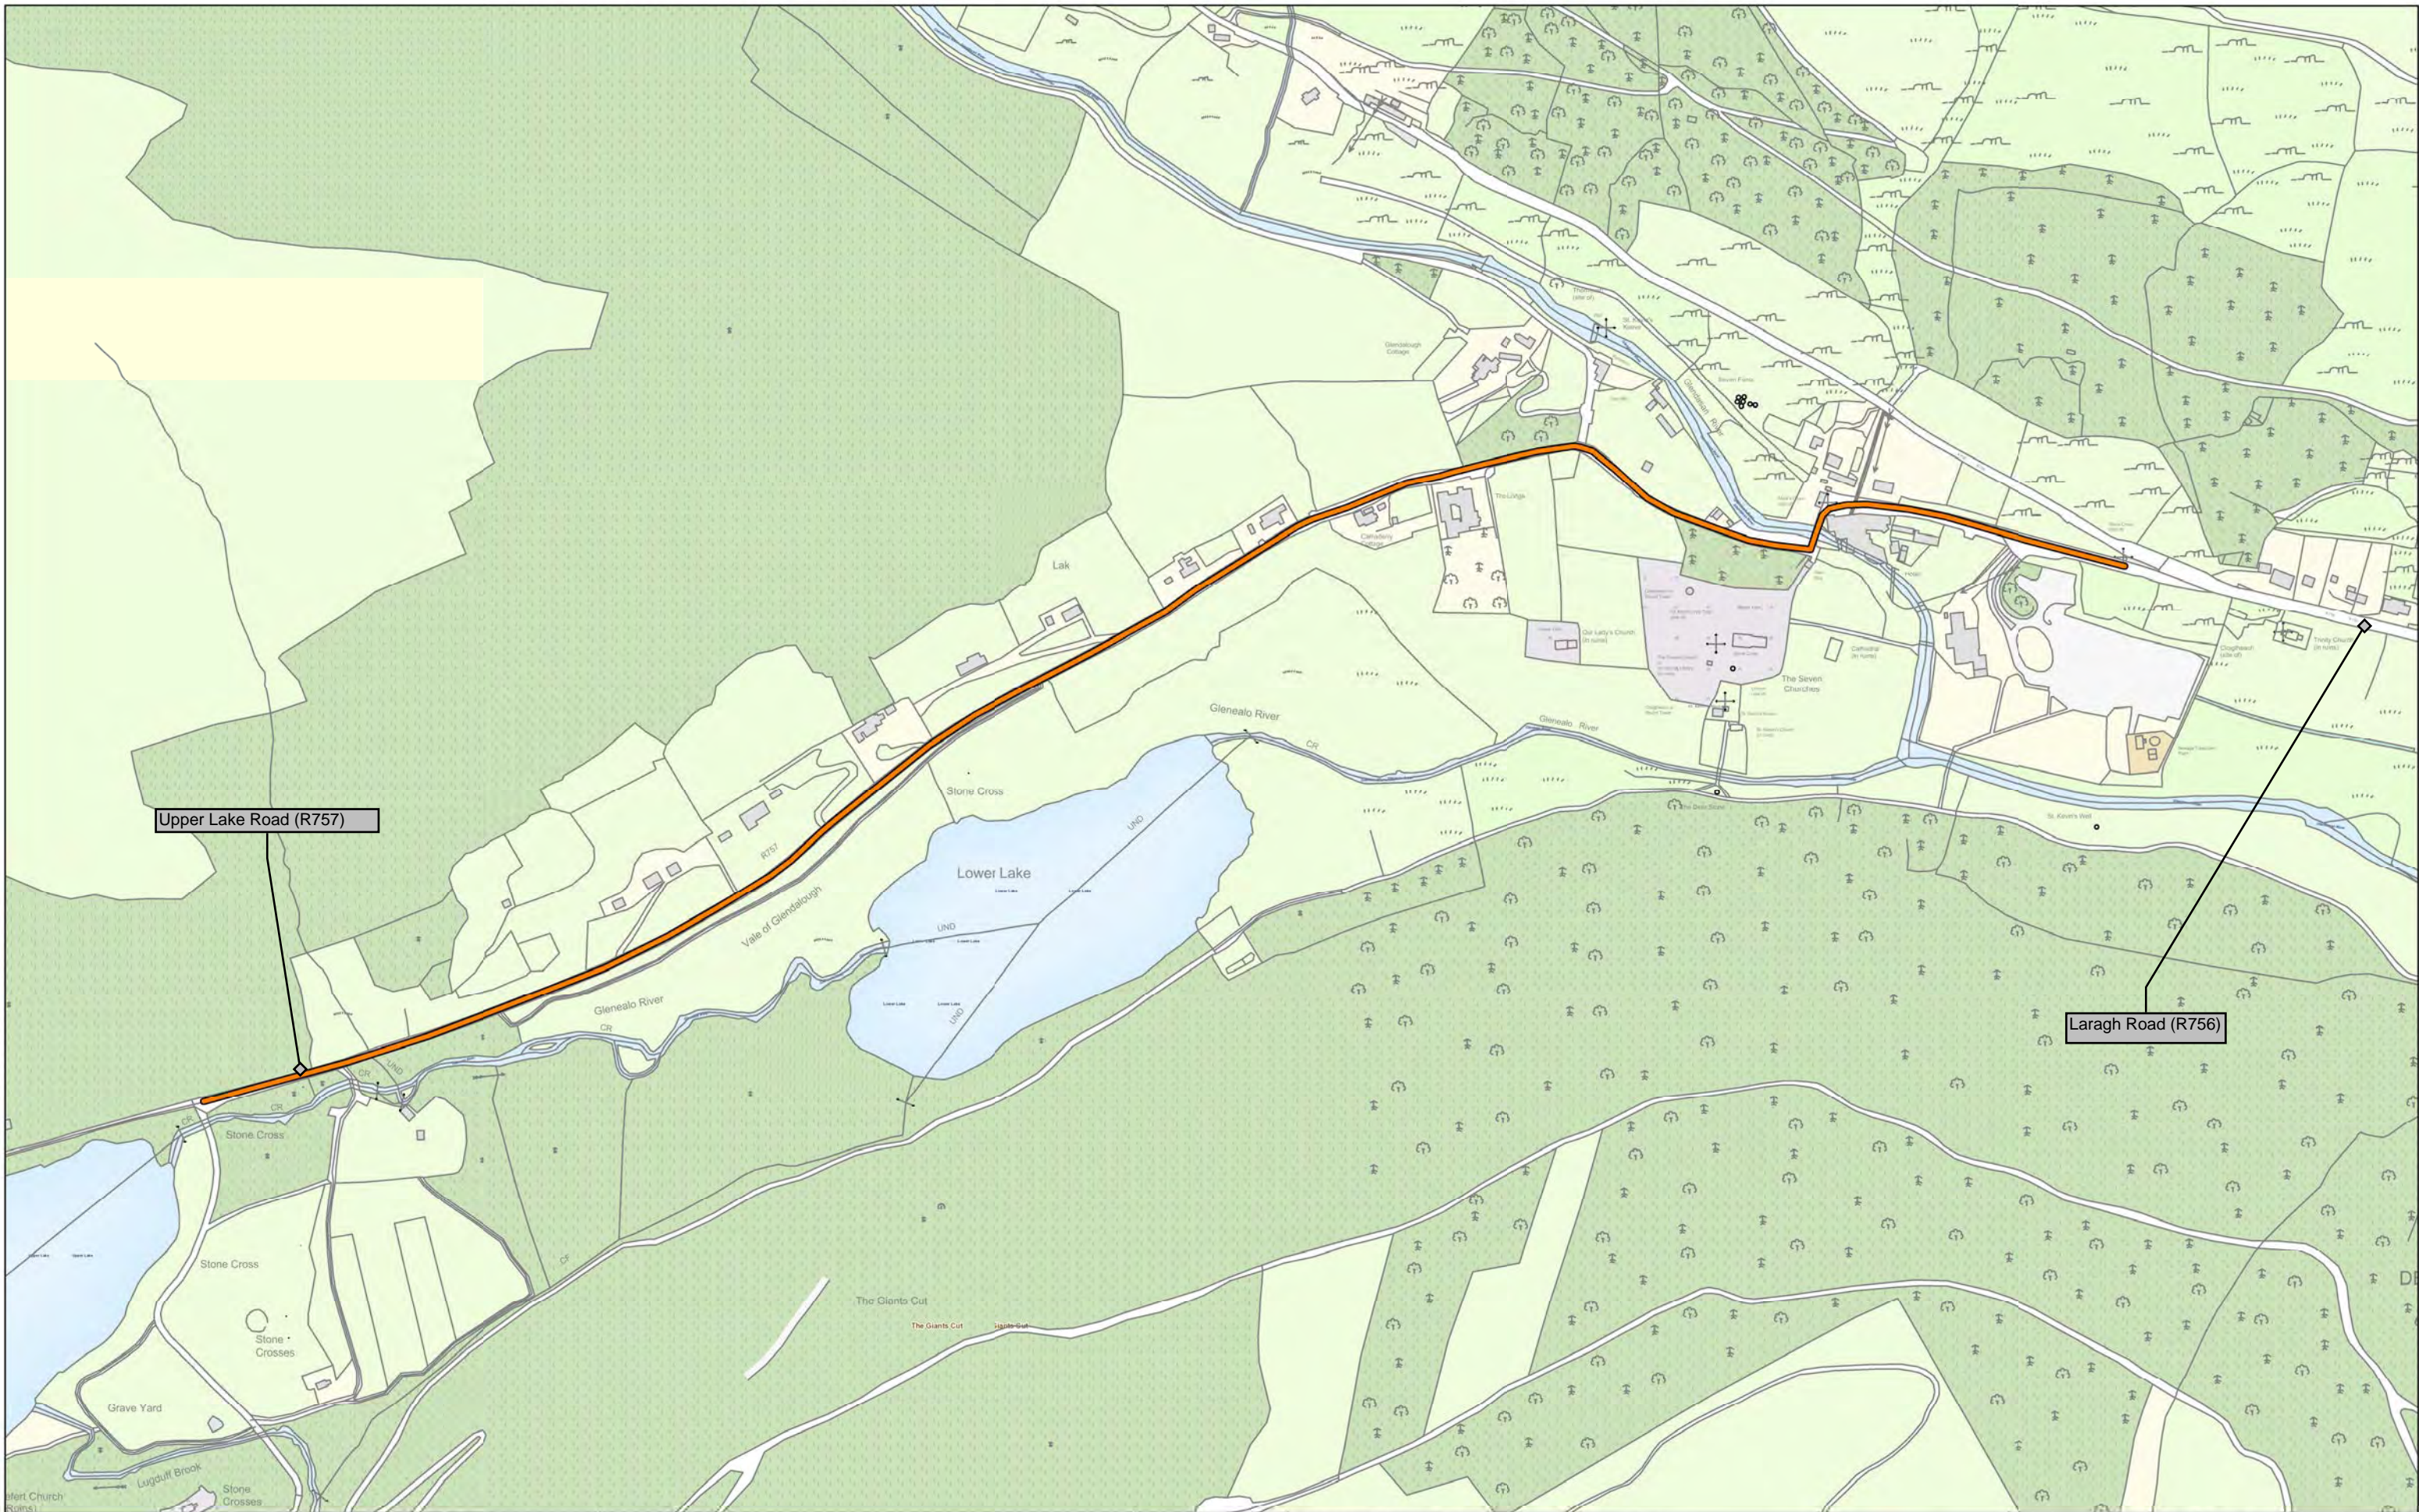

Upper Lake Road (R757)

Laragh Road (R756)

Wicklow County Council

Transportation & Roads Infrastructure,
County Buildings, Station Road,
Wicklow Town, Co. Wicklow.
Tel: 0404-20100
Email: speedlimits@wicklowcoco.ie

**County Wicklow Road Traffic
Special Speed Limit Bye-Laws of 2017**

© Ordnance Survey Ireland. All rights reserved.
Licence number 2017/35CCMA/Wicklow County Council.

Legend:- Special Speed Limits are shown as follows

- 30km/h
- 40km/h
- 50km/h
- 60km/h
- 80km/h
- 120km/h
- Built up area speed limit (50km/h)

Glendalough

Municipal District: Wicklow

Scale 1: 5000 @ A3   Date: 28/06/2017

Drwg. No.: 7.38 A   Rev. A01