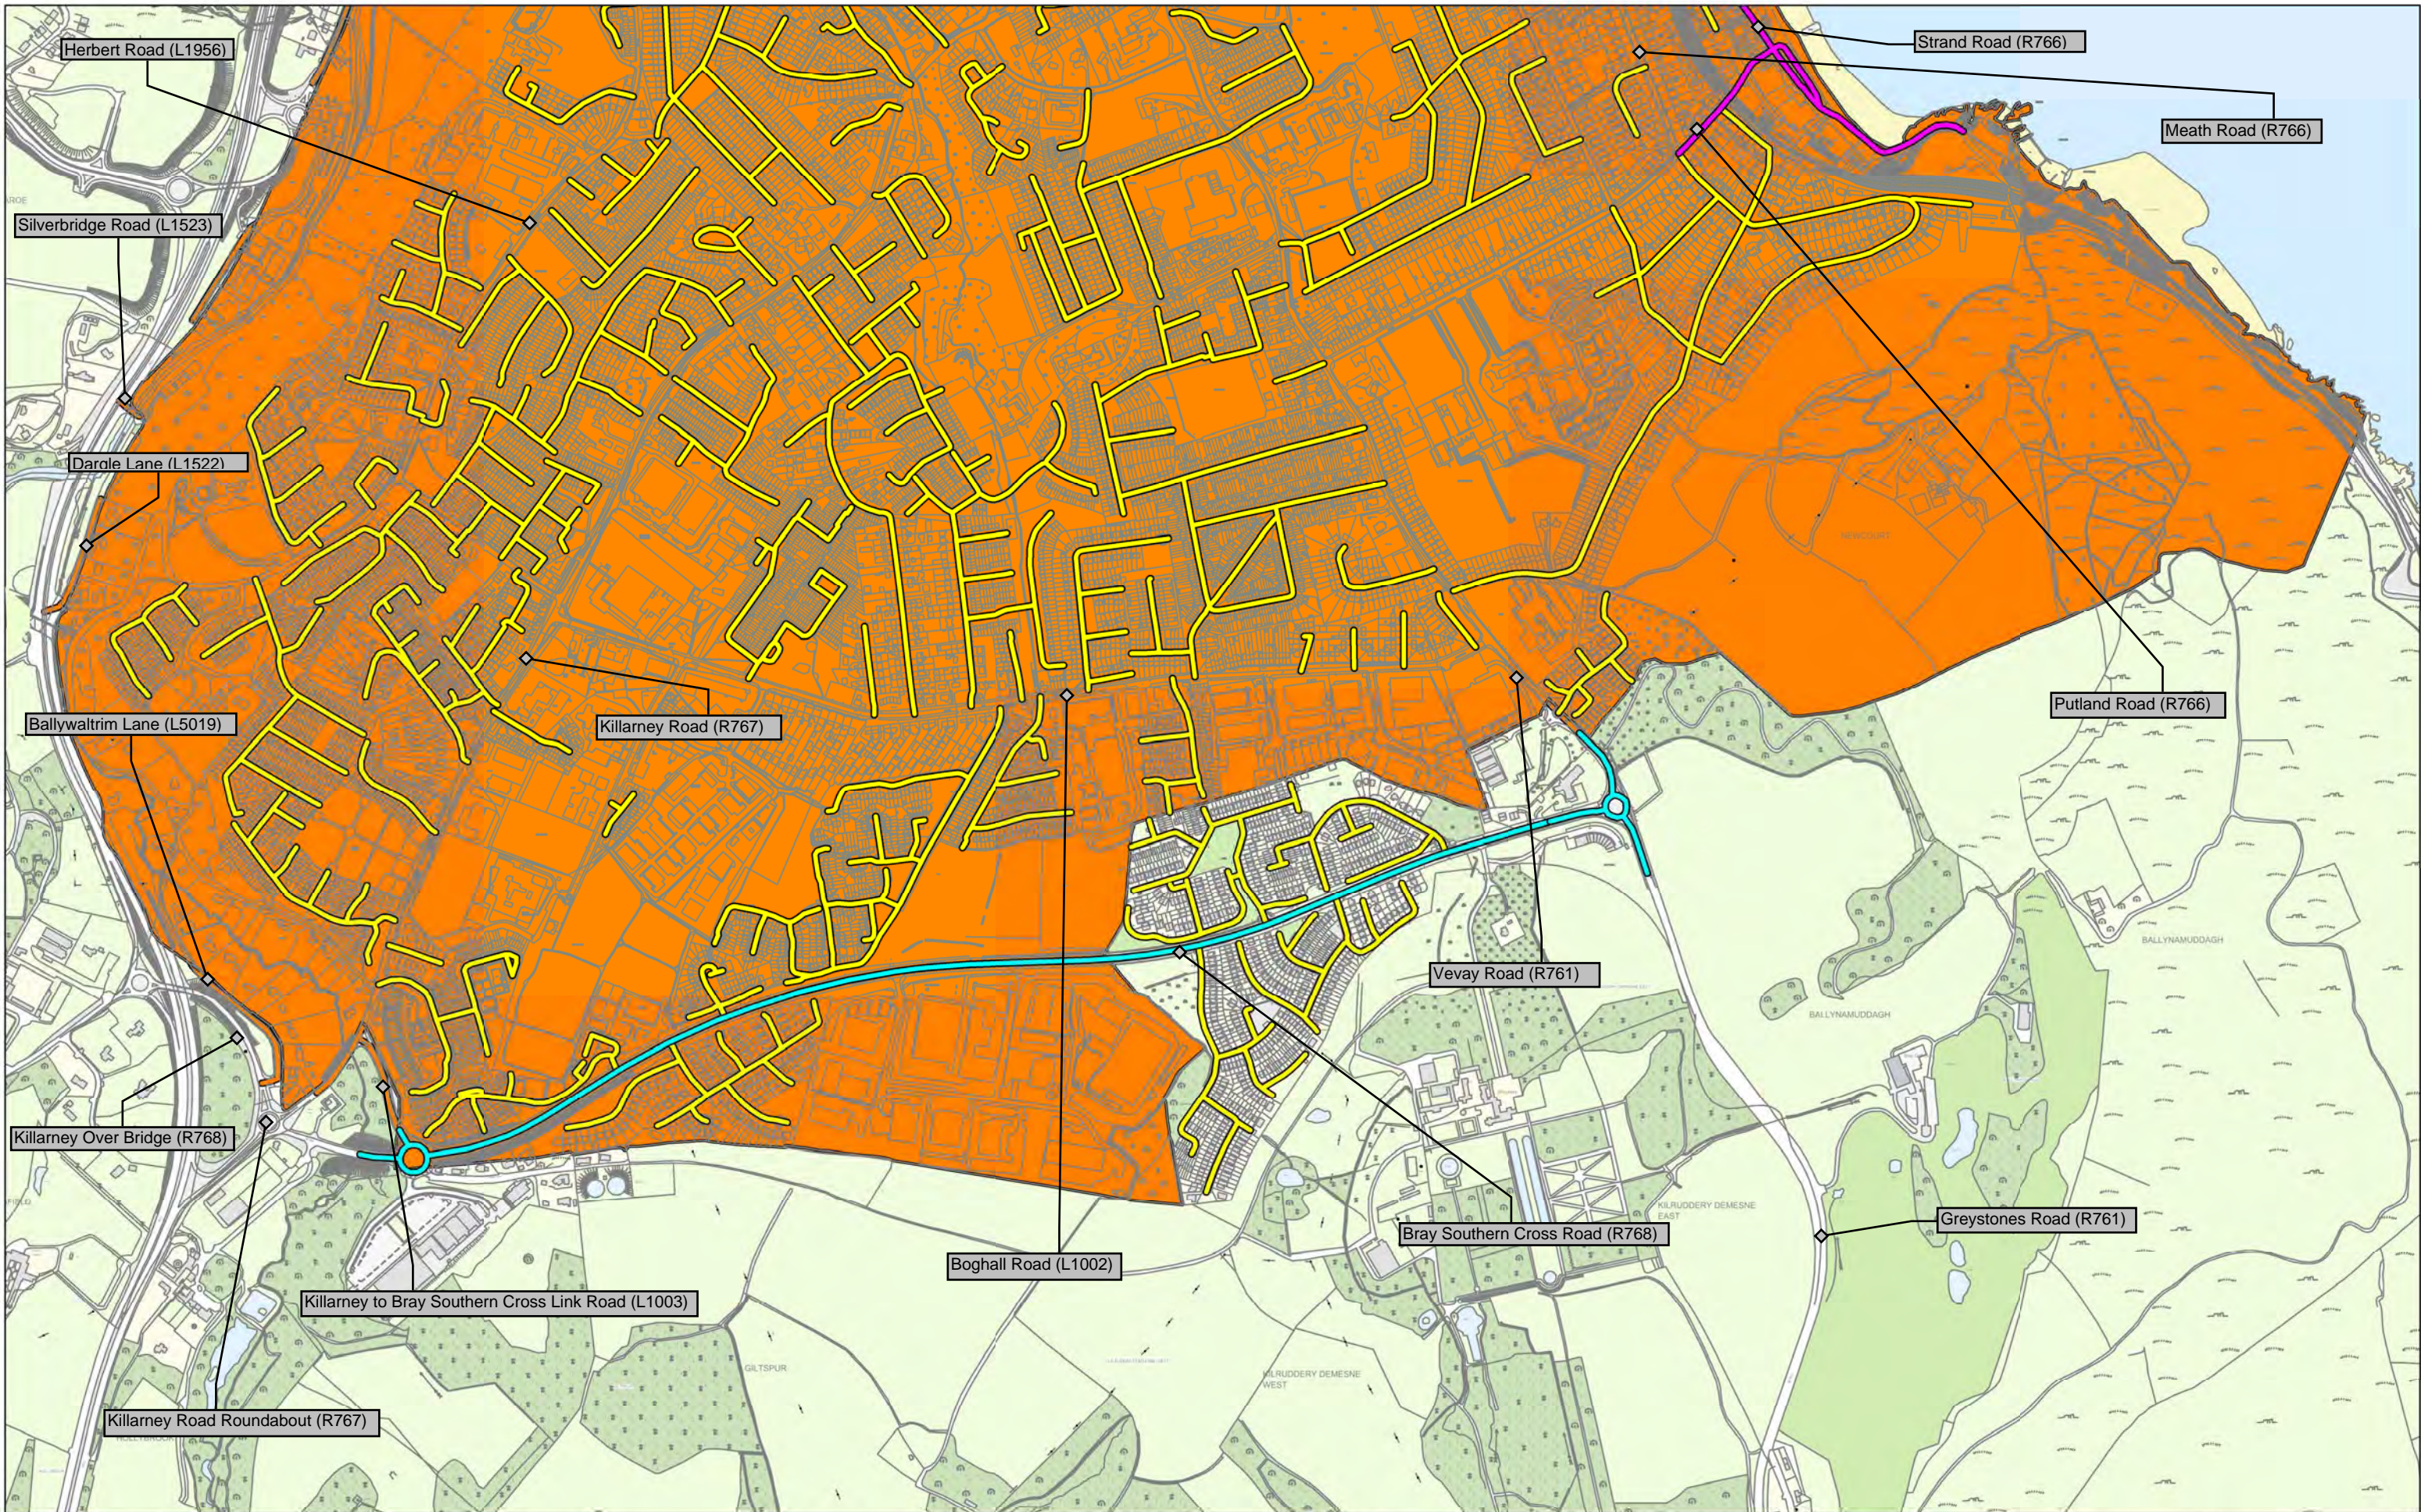

Wicklow County Council
Transportation & Roads Infrastructure,
County Buildings, Station Road,
Wicklow Town, Co. Wicklow.
Tel: 0404-20100
Email: speedlimits@wicklowcoco.ie

**County Wicklow Road Traffic
Special Speed Limit Bye-Laws of 2017**

© Ordnance Survey Ireland. All rights reserved.
Licence number 2017/35CCMA/Wicklow County Council.

Legend:- Special Speed Limits are shown as follows

30km/h	60km/h	Built up area speed limit (50km/h)
40km/h	80km/h	
50km/h	120km/h	

Bray

Municipal District: Bray

Scale 1: 10000 @ A3	Date: 07/09/2017
Drwg. No.: 7.22 B	Rev. A02