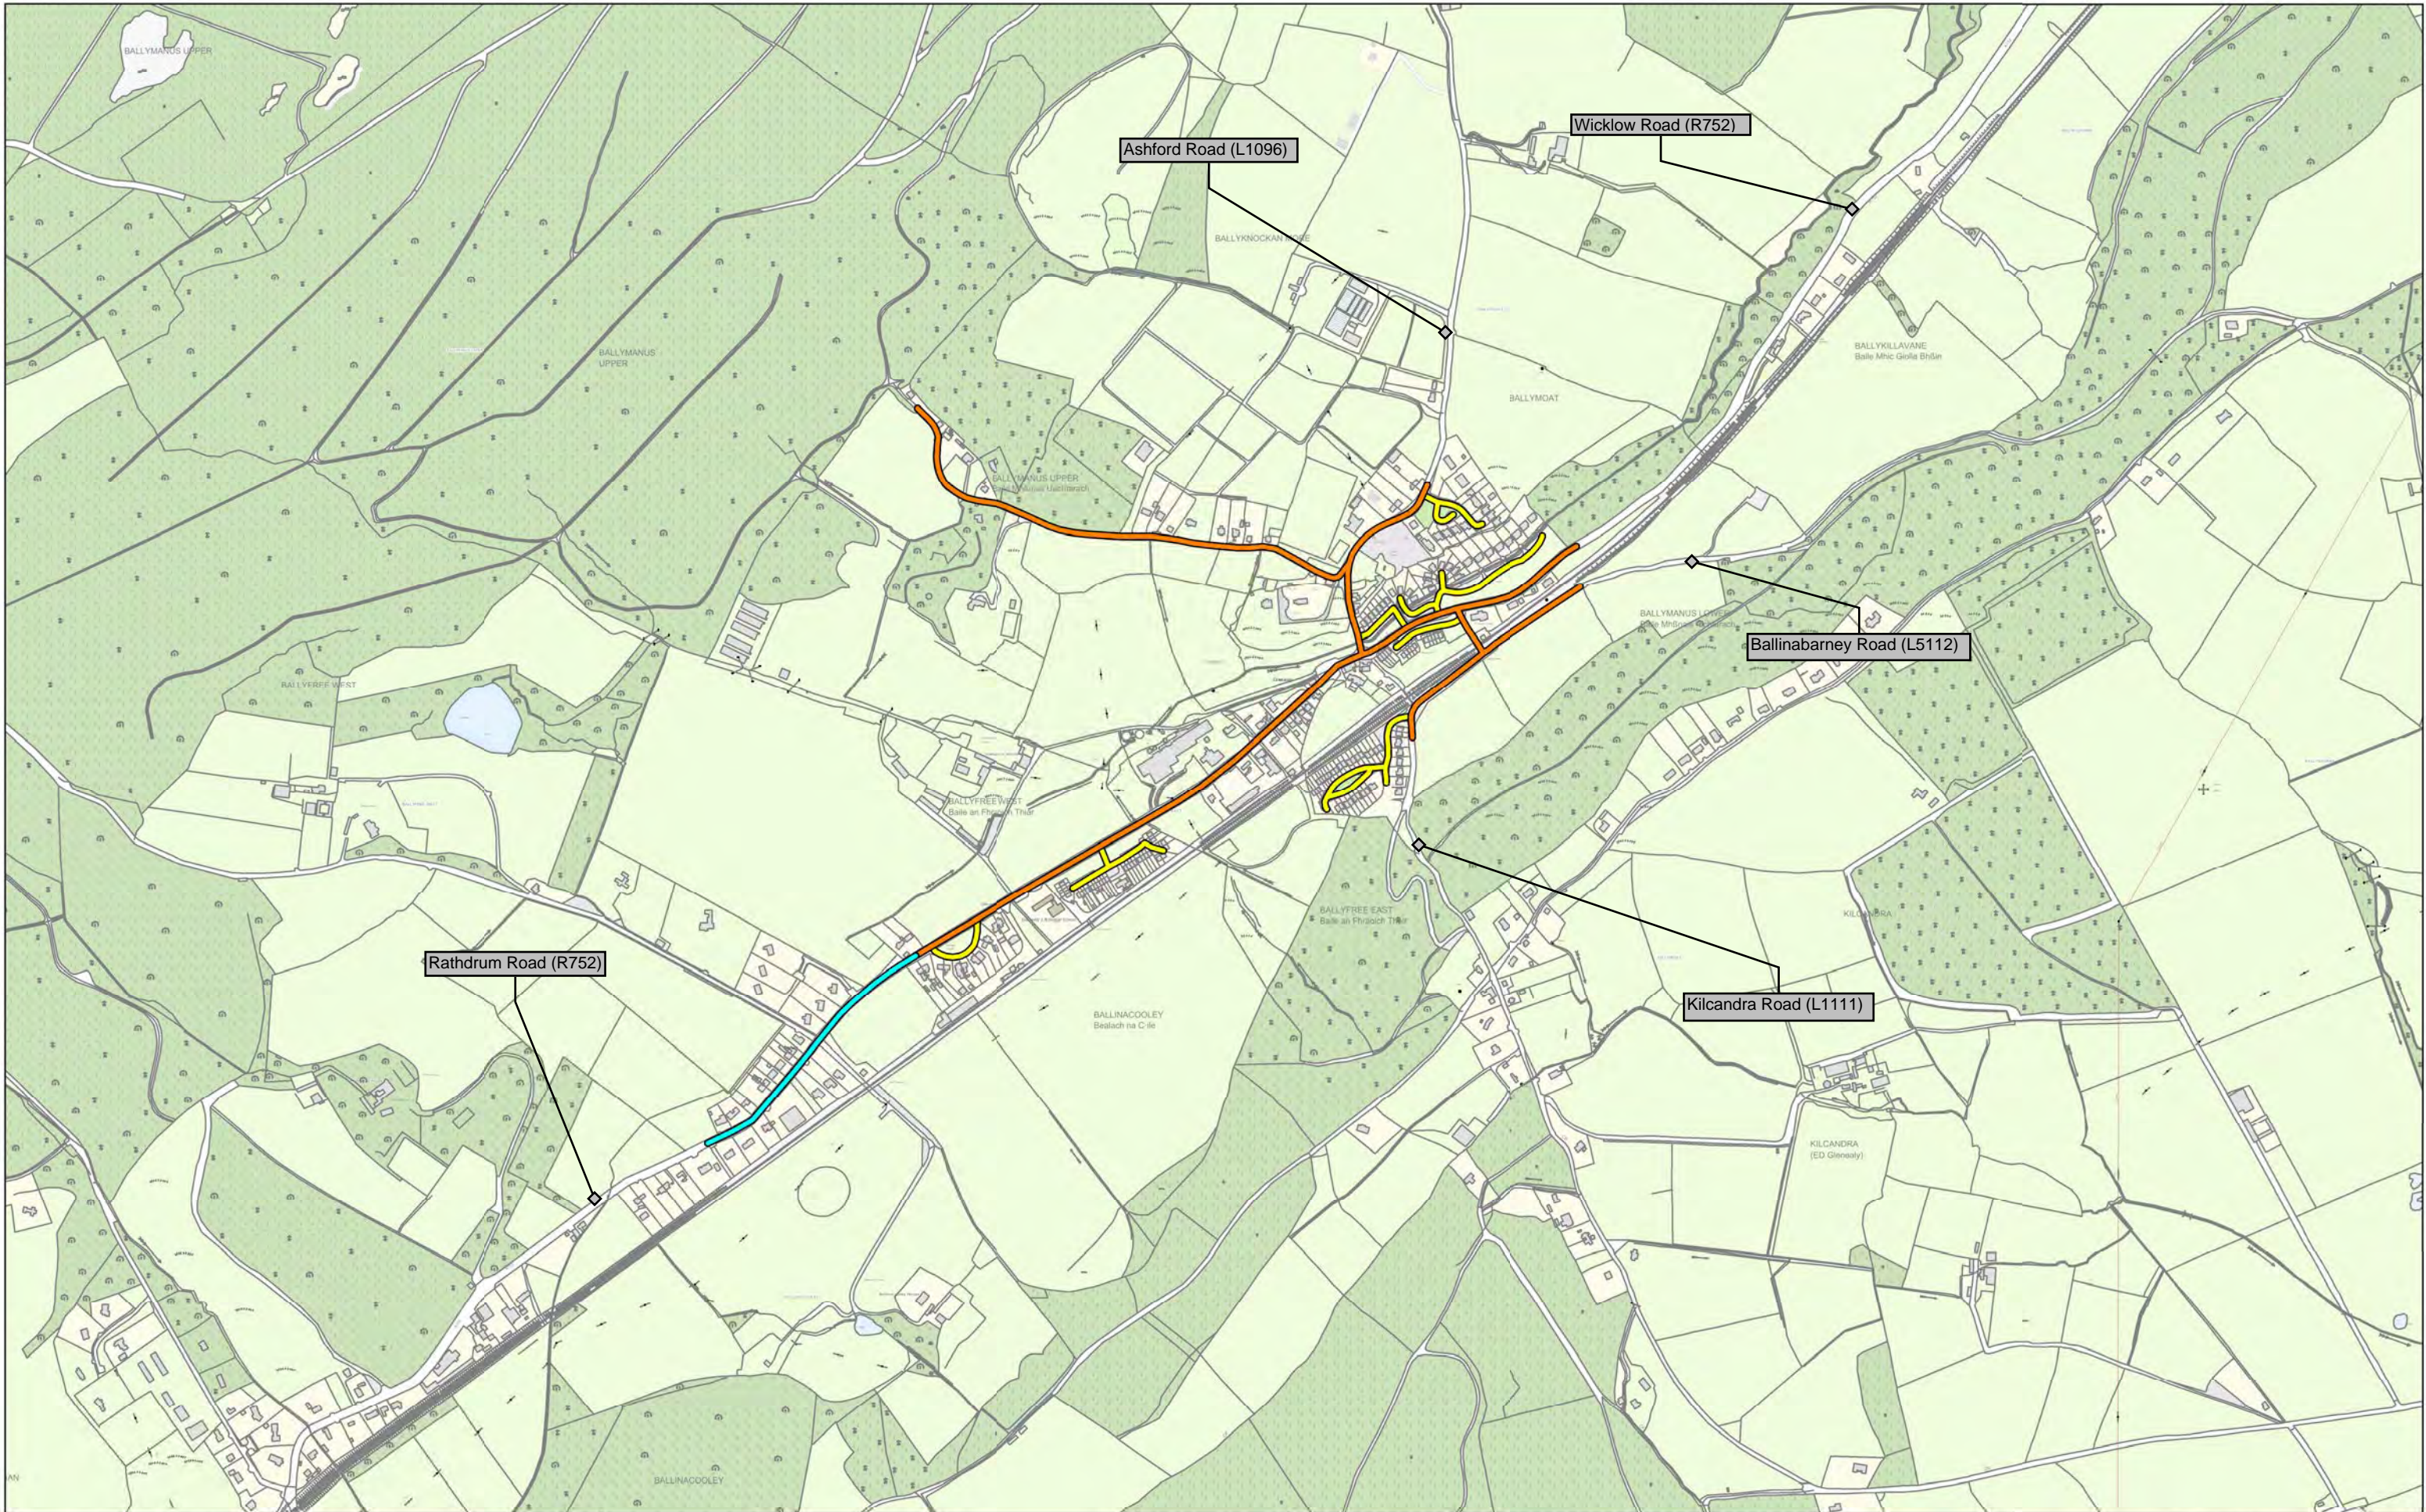

Wicklow County Council

Transportation & Roads Infrastructure,
County Buildings, Station Road,
Wicklow Town, Co. Wicklow.
Tel: 0404-20100
Email: speedlimits@wicklowcoco.ie

**County Wicklow Road Traffic
Special Speed Limit Bye-Laws of 2017**

© Ordnance Survey Ireland. All rights reserved.
Licence number 2017/35CCMA/Wicklow County Council.

Legend:- Special Speed Limits are shown as follows

30km/h	60km/h	Built up area speed limit (50km/h)
40km/h	80km/h	
50km/h	120km/h	

Glenealy

Municipal District: Wicklow

Scale 1: 10000 @ A3

Date: 28/06/2017

Drwg. No.: 7.39 A

Rev. A01