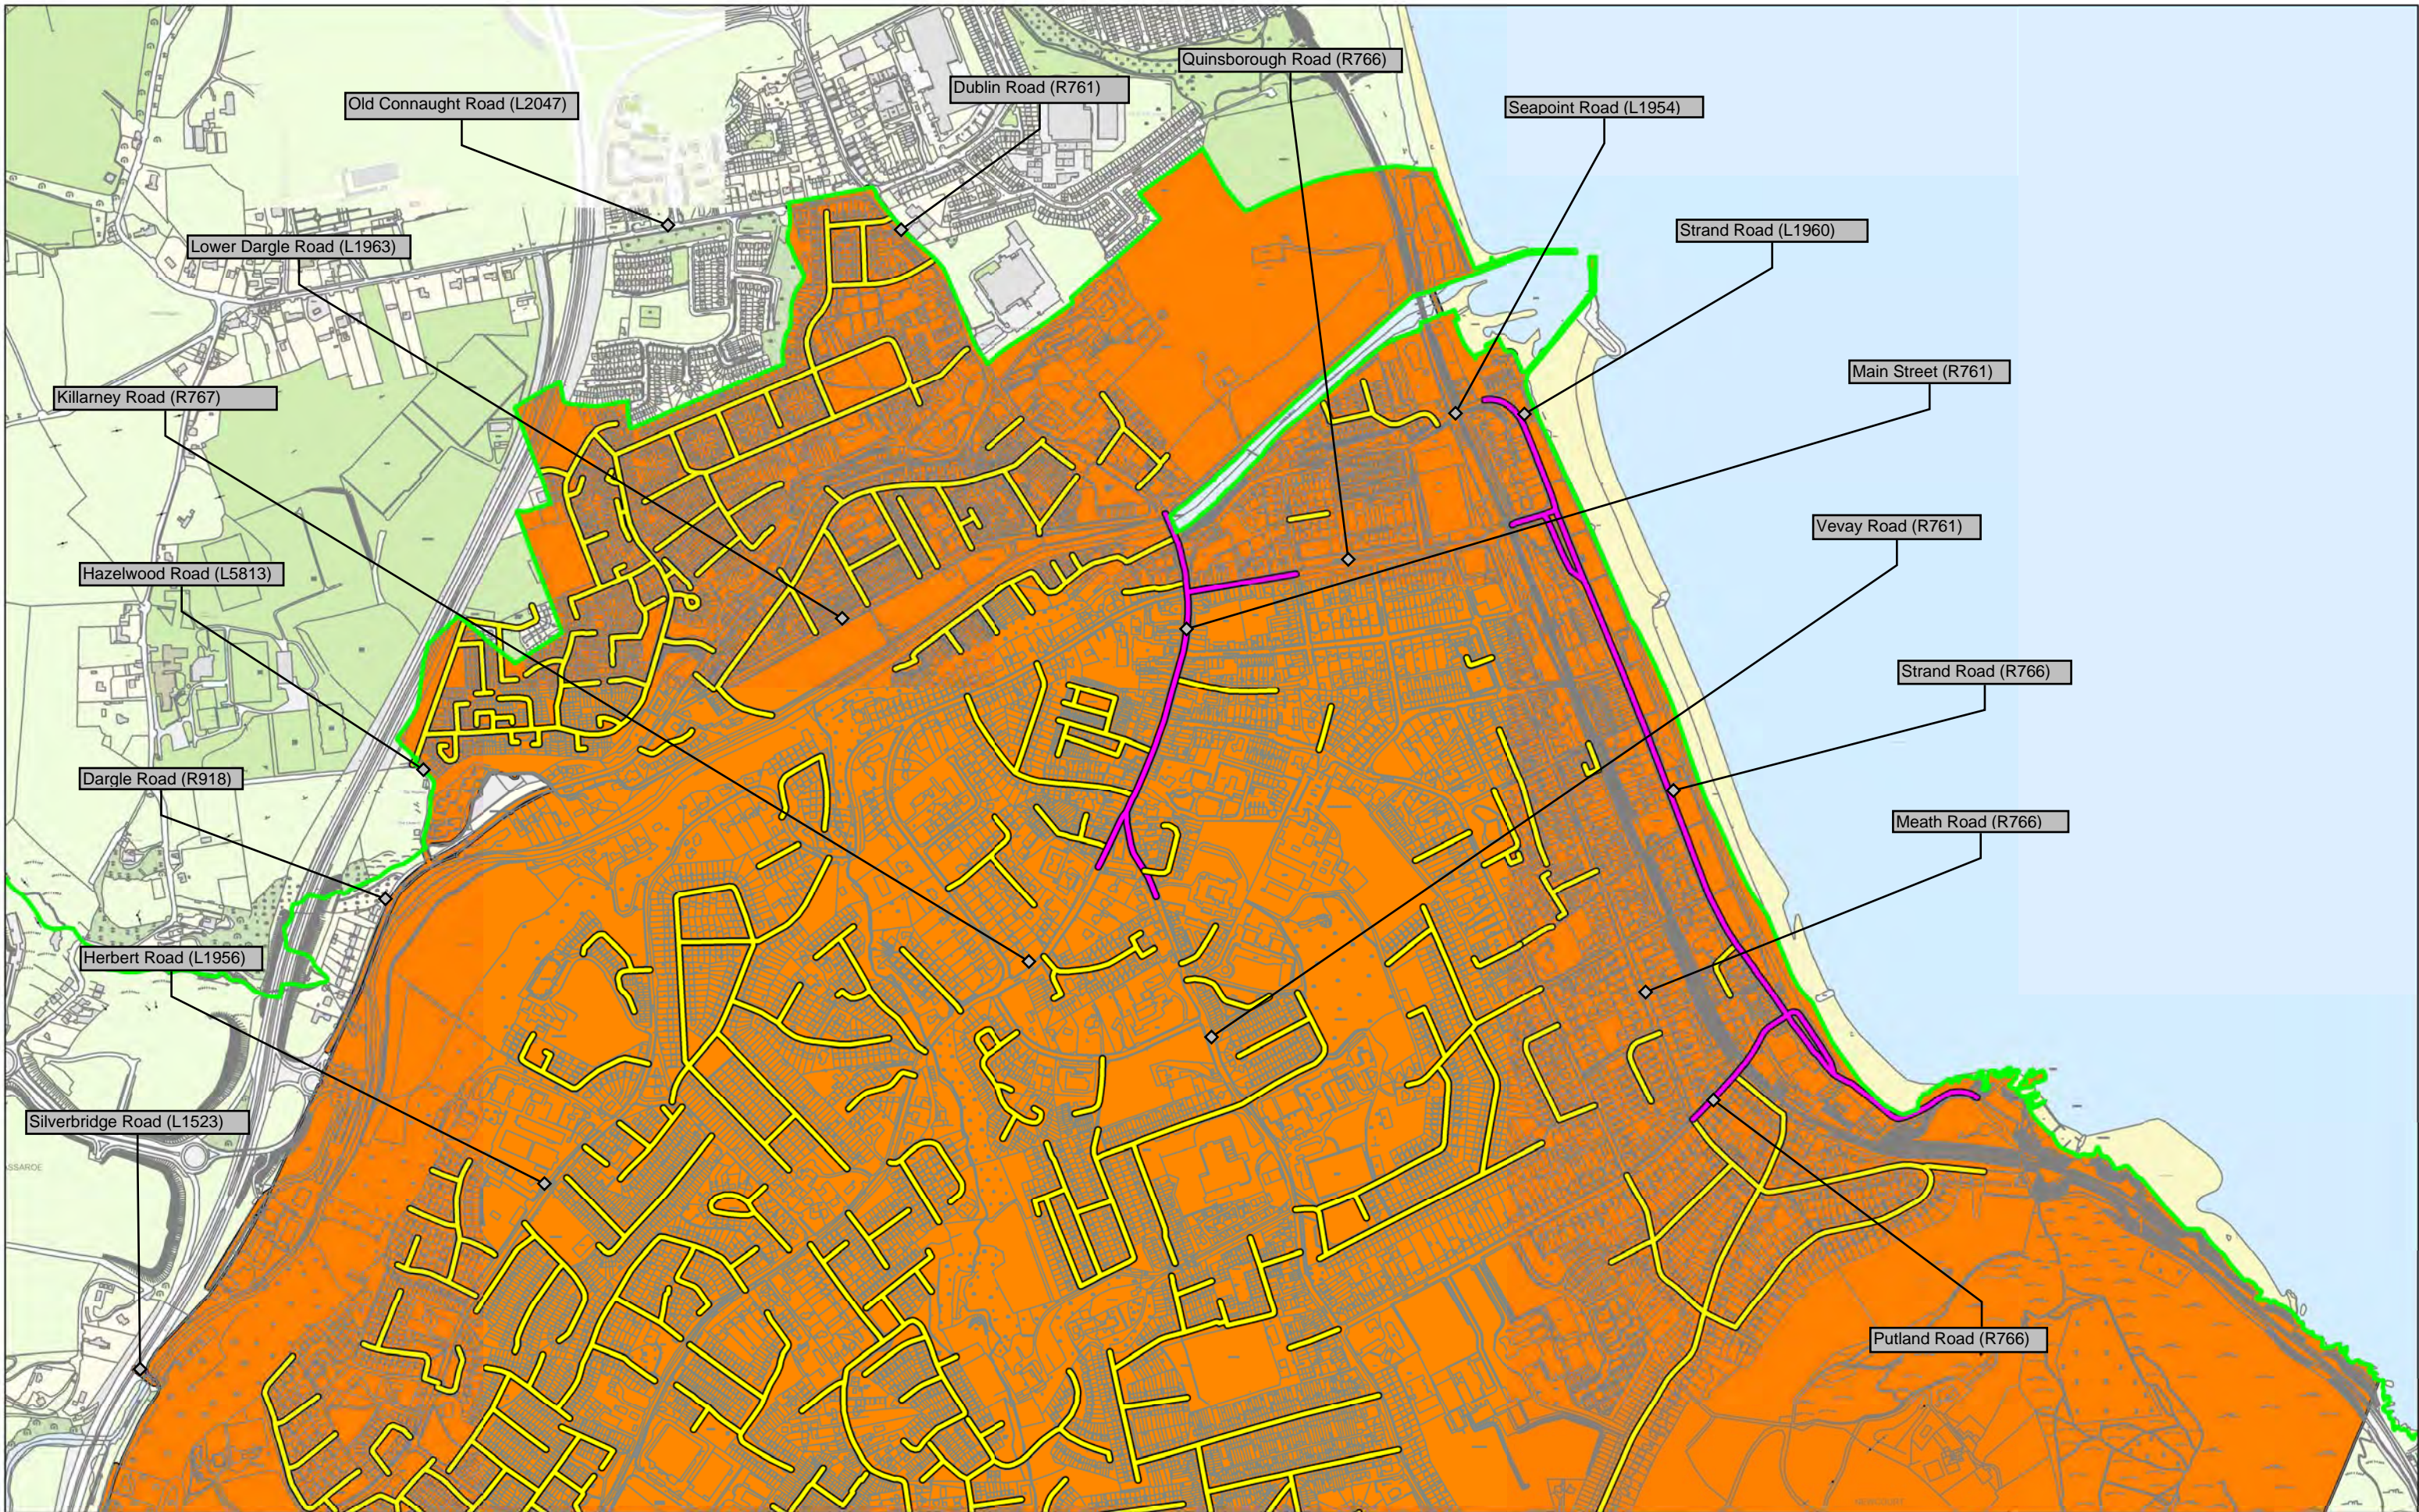

Wicklow County Council
Transportation & Roads Infrastructure,
County Buildings, Station Road,
Wicklow Town, Co. Wicklow.
Tel: 0404-20100
Email: speedlimits@wicklowcoco.ie

**County Wicklow Road Traffic
Special Speed Limit Bye-Laws of 2017**

© Ordnance Survey Ireland. All rights reserved.
Licence number 2017/35CCMA/Wicklow County Council.

Legend:- Special Speed Limits are shown as follows

30km/h		60km/h		Built up area speed limit (50km/h)	
40km/h		80km/h		County Boundary	
50km/h		120km/h			

Bray

Municipal District: Bray

Scale 1: 10000 @ A3   Date: 07/09/2017

Drwg. No.: 7.22 A   Rev. A02