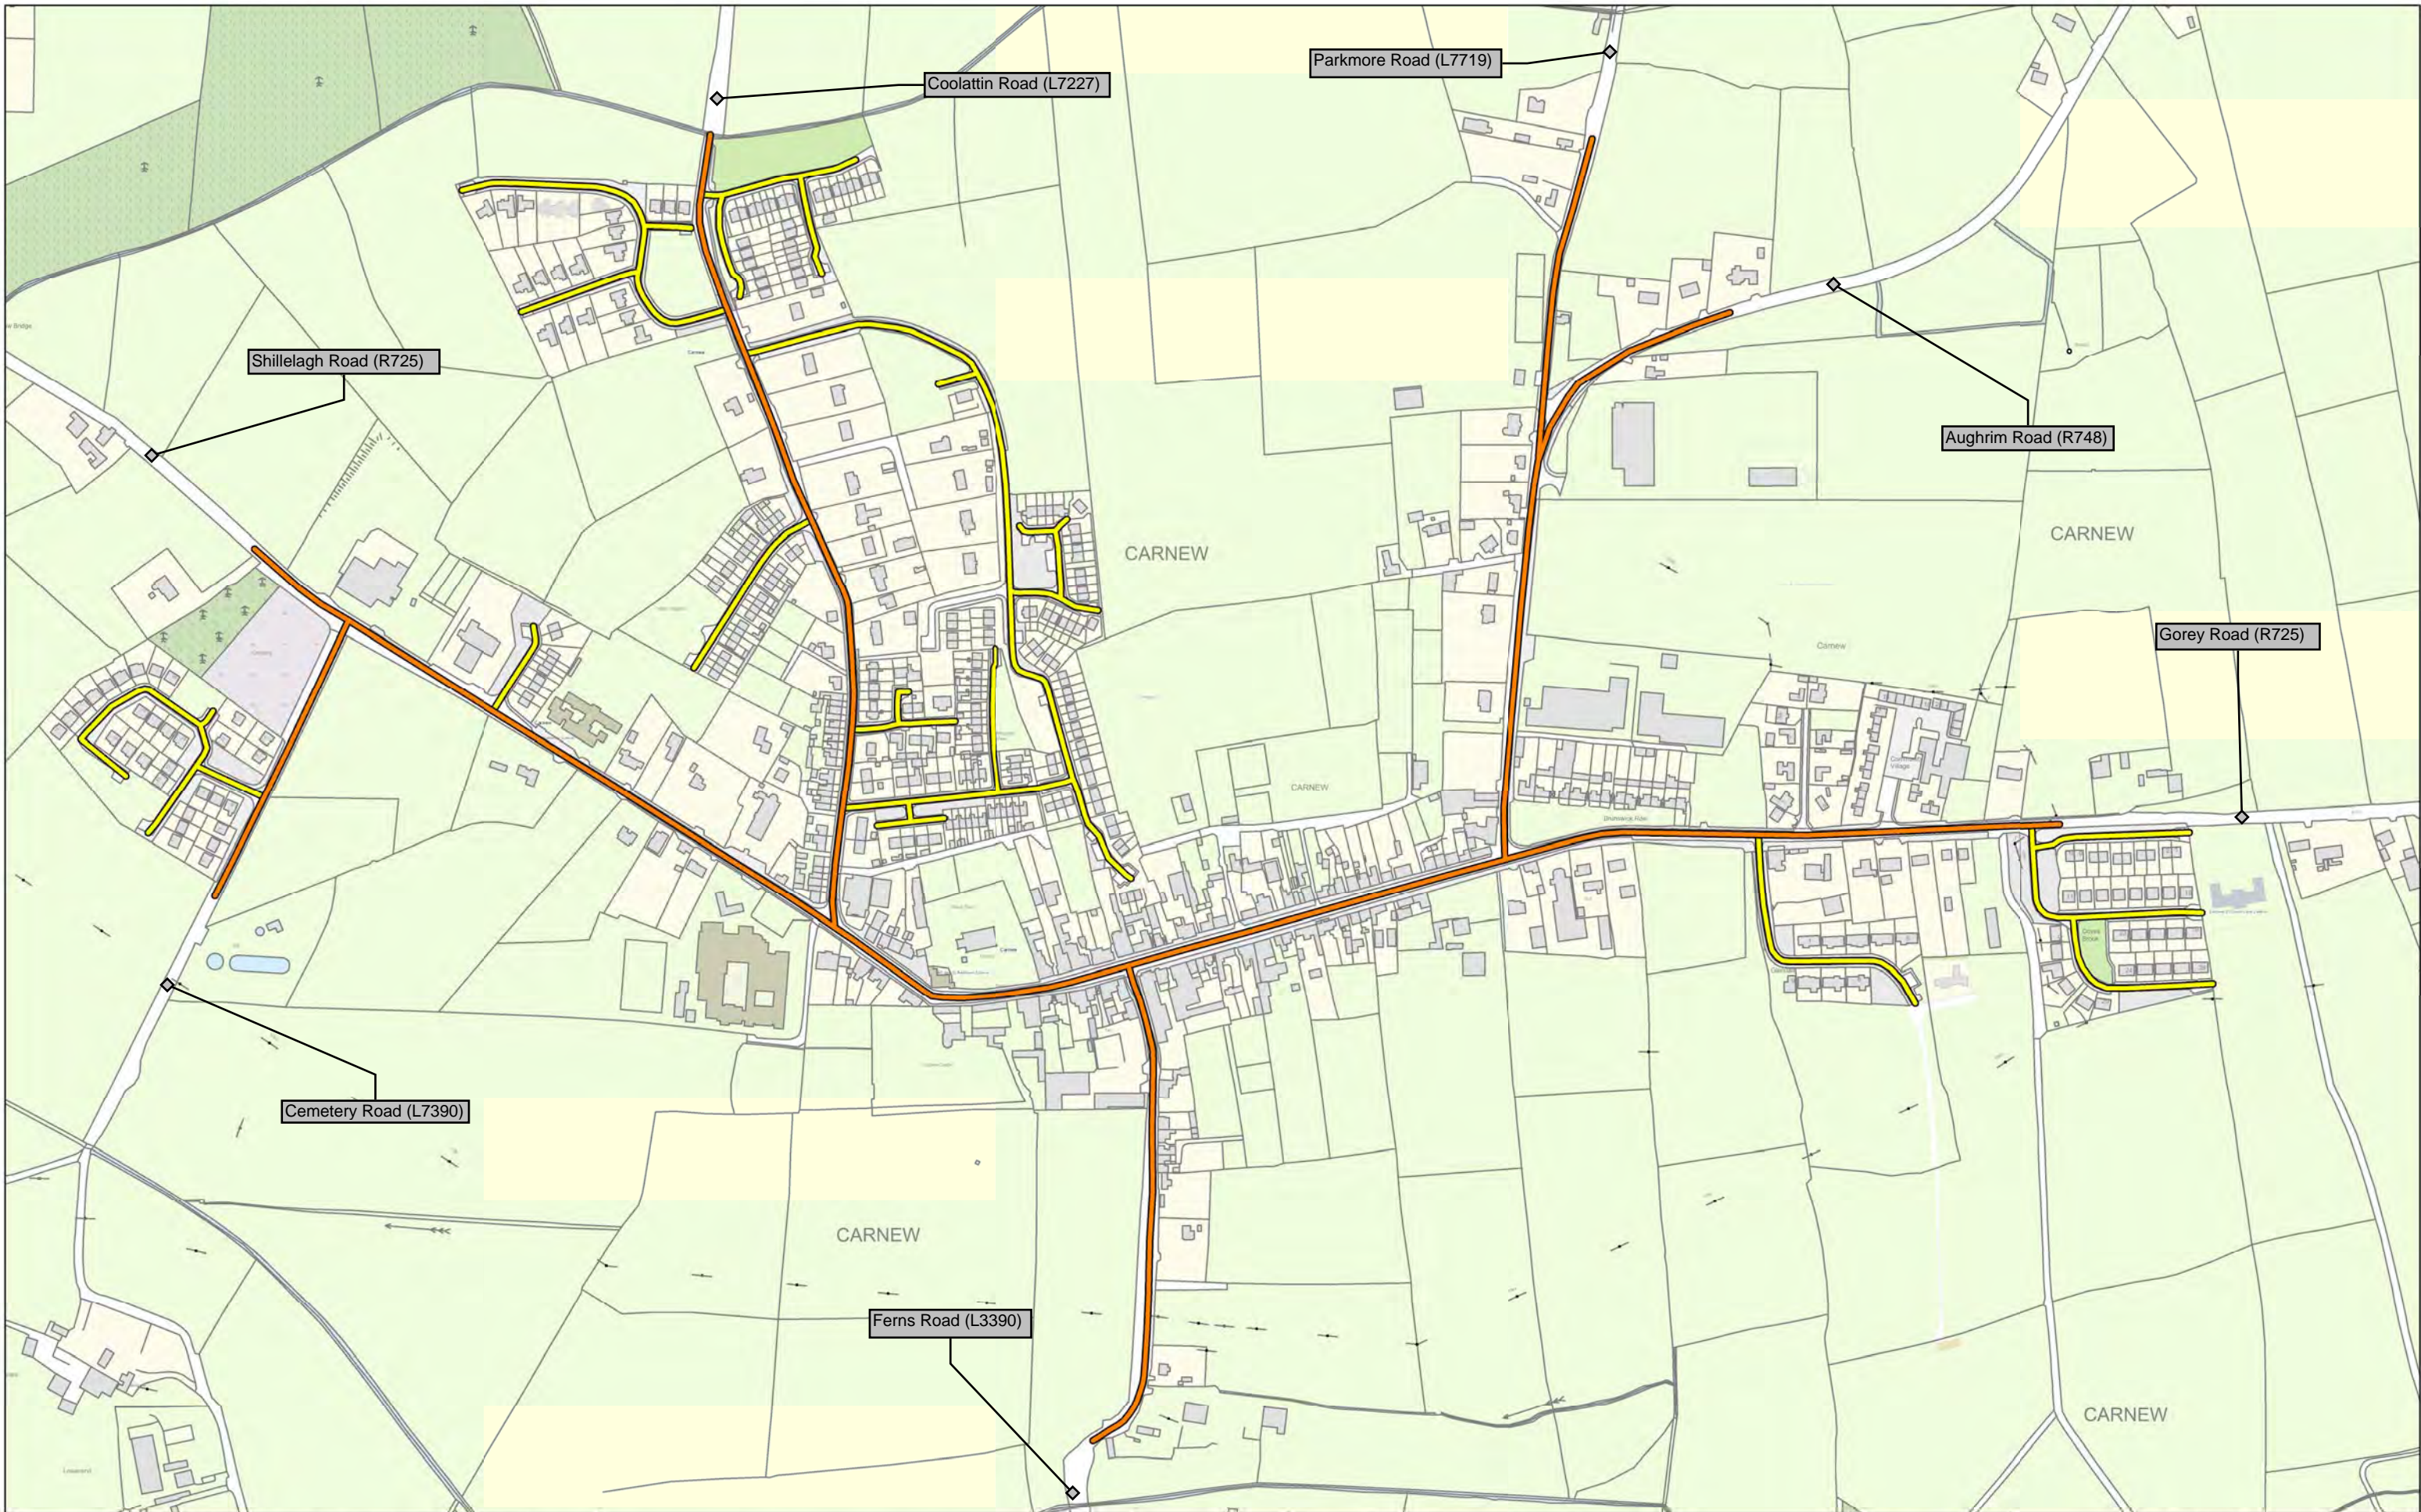

30km/h 	60km/h 	 Built up area speed limit (50km/h)
40km/h 	80km/h 	
50km/h 	120km/h 	

**Bray**

**Municipal District: Bray**

Scale 1: 10000 @ A3	Date: 07/09/2017
<b>Drwg. No.:</b> 7.22 B	<b>Rev.</b> A02

**Wicklow County Council**  
 Transportation & Roads Infrastructure,  
 County Buildings, Station Road,  
 Wicklow Town, Co. Wicklow.  
 Tel: 0404-20100  
 Email: [speedlimits@wicklowcoco.ie](mailto:speedlimits@wicklowcoco.ie)